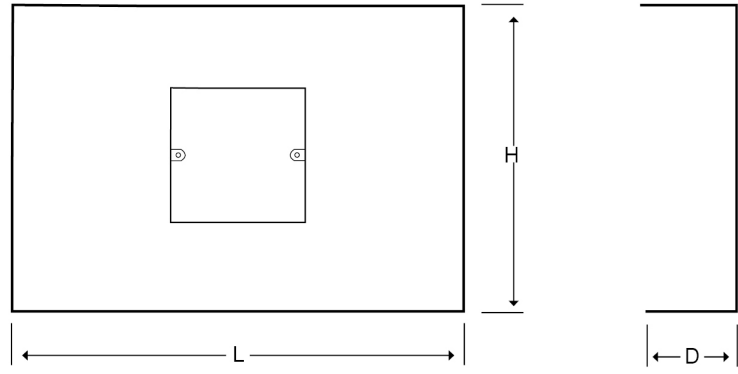

Tamlex Data Sheet

Tamlex | Harcourt | Halesfield 15 | Telford | Shropshire | TF7 4ER

T: 01952 586689 **E:** sales@tamlex.co.uk **W:** www.tamlex.co.uk