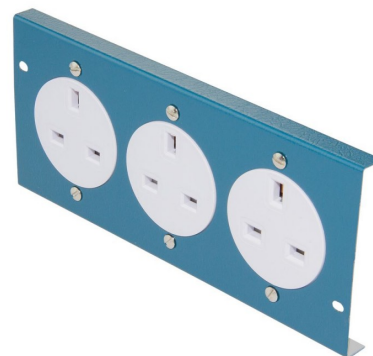

Product Code:

C3US

Product Range:

3 Compartment Plates, Service Boxes

Issue Date:

19/4/2025

Description:

3 x 1 Gang Unswitched Sockets into Plate

Features:

- Service plates fit neatly into Tamlex service boxes.
- Plates are manufactured in plastic coated steel (blue) with folded edges to give additional strength.
- A large range of service plates are available separately enabling multiple configurations to be accommodated.

Technical:

Depth 12mm

Width 85mm

Length 192mm

Material Plastisol Z275 Steel

Finish Blue

Product Type Floor Box Plate

The approximate weights given are for pre-galvanised finish only, in kilograms (nominal) and subject to material thickness tolerance.