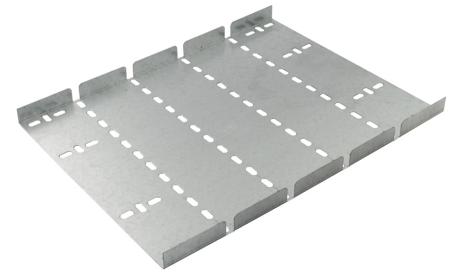

**Product Code:**

PCT300-UR

**Product Range:**

Cable Tray, Pre Galvanised, Light Duty Accessories

**Issue Date:**

10/6/2026

**Description:**

300mm Universal Riser for Light Duty Cable Tray

**Features:**

- 10mm Straight Edge.
- Light Duty cable tray accessories available up to 450mm wide.
- Cable tray available in 3 types to suit individual applications.
- Distinctive hole pattern designed to provide maximum flexibility for the installer without compromising strength.
- All light duty tray has a notched end eliminating the need for a separate coupler.
- Manufactured from zinc coated galvanised steel to BS EN 10346:2015.
- Special sizes and bespoke designs are available upon request.
- Lid for cable tray available upon request.
- Solid (plain) cable tray available upon request.
- Can be powder coated to customer specific RAL colour.

Image for illustrative purposes only

**Technical:****Product Type** Universal Riser**Width** 300mm**Height** 10mm**Gauge** Light Duty**Material** Pre-Galvanised Steel (Zinc Coated)**Colour/Finish** Self Colour**Standards** BS EN 61537:2007; BS EN 10346:2015**Pack Quantity** 1