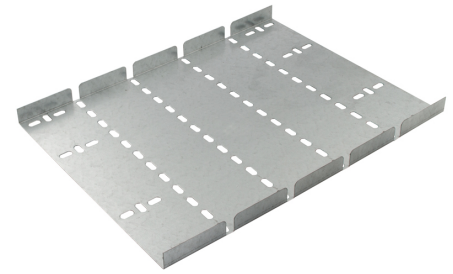

**Product Code:**

PCT300-UR

**Product Range:**

Cable Tray, Pre Galvanised, Light Duty Accessories

**Issue Date:**

25/11/2025

**Description:**

300mm Universal Riser for Light Duty Cable Tray

**Features:**

- 10mm Straight Edge.
- Light Duty cable tray accessories available up to 450mm wide.
- Cable tray available in 3 types to suit individual applications.
- Distinctive hole pattern designed to provide maximum flexibility for the installer without compromising strength.
- All light duty tray has a notched end eliminating the need for a separate coupler.
- Manufactured from zinc coated galvanised steel to BS EN 10346:2015.
- Special sizes and bespoke designs are available upon request.
- Lid for cable tray available upon request.
- Solid (plain) cable tray available upon request.
- Can be powder coated to customer specific RAL colour.

Image for illustrative purposes only

**Technical:**

**Product Type** Universal Riser

**Width** 300mm

**Height** 10mm

**Gauge** Light Duty

**Material** Pre-Galvanised Steel (Zinc Coated)

**Colour/Finish** Self Colour

**Dimensions: (mm)**

**H** 10mm

**Additional Width 1** 300mm