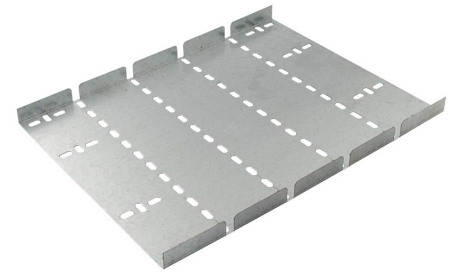

**Product Code:**

PMF300-UR

Product Range:Cable Tray, Pre Galvanised,
Medium Duty Accessories**Issue Date:**

15/6/2026

Description:

300mm Universal Riser for Medium Duty Tray with Integral Coupler

Features:

- 25mm Return Flange.
- All Medium Duty cable tray accessories available up to 600mm wide.
- All fittings have integral coupling tabs and fishplates - No couplers required to aid installation.
- For 75 - 450mm wide, adjustable bends can also be used.
- Available in 3 standard designs of cable tray to suit individual applications.
- Distinctive hole pattern designed to provide maximum flexibility for the installer without compromising strength.
- Manufactured from zinc coated galvanised steel to BS EN 10346:2015.
- Special sizes and bespoke designs are available upon request.
- Lid for cable tray available upon request.
- Solid (plain) cable tray available upon request.
- Can be powder coated to customer specific RAL colour.

**Technical:****Product Type** Universal Riser**Width** 300mm**Height** 25mm**Weight** 0.99 Kgs**Gauge** Medium Duty**Material** Pre-Galvanised Steel (Zinc Coated)**Colour/Finish** Self Colour**Standards** BS EN 61537:2007; BS EN 10346:2015

The approximate weights given are for pre-galvanised finish only, in kilograms (nominal) and subject to material thickness tolerance.

Dimensions: (mm)**H** 25mm**Additional Width 1** 300mm

Tamlex | Harcourt | Halesfield 15 | Telford | Shropshire | TF7 4ER