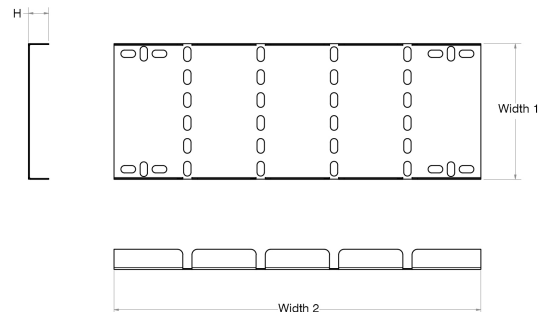

**Product Code:**

PMF300-UR

Product Range:Cable Tray, Pre Galvanised,
Medium Duty Accessories**Issue Date:**

15/6/2026

Description:

300mm Universal Riser for Medium Duty Tray with Integral Coupler

Features:

- 25mm Return Flange.
- All Medium Duty cable tray accessories available up to 600mm wide.
- All fittings have integral coupling tabs and fishplates - No couplers required to aid installation.
- For 75 - 450mm wide, adjustable bends can also be used.
- Available in 3 standard designs of cable tray to suit individual applications.
- Distinctive hole pattern designed to provide maximum flexibility for the installer without compromising strength.
- Manufactured from zinc coated galvanised steel to BS EN 10346:2015.
- Special sizes and bespoke designs are available upon request.
- Lid for cable tray available upon request.
- Solid (plain) cable tray available upon request.
- Can be powder coated to customer specific RAL colour.

**Technical:****Product Type** Universal Riser**Width** 300mm**Height** 25mm**Weight** 0.99 Kgs**Gauge** Medium Duty**Material** Pre-Galvanised Steel (Zinc Coated)**Colour/Finish** Self Colour**Standards** BS EN 61537:2007; BS EN 10346:2015

The approximate weights given are for pre-galvanised finish only, in kilograms (nominal) and subject to material thickness tolerance.

Dimensions: (mm)**H** 25mm**Additional Width 1** 300mm

Tamlex | Harcourt | Halesfield 15 | Telford | Shropshire | TF7 4ER