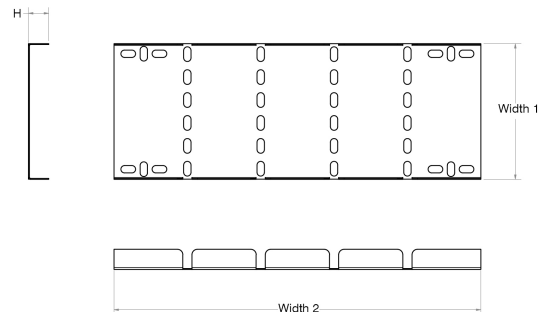

**Product Code:**

PMF300-UR

Product Range:Cable Tray, Pre Galvanised,
Medium Duty Accessories**Issue Date:**

24/4/2026

Description:

300mm Universal Riser for Medium Duty Tray with Integral Coupler

Features:

- 25mm Return Flange.
- All Medium Duty cable tray accessories available up to 600mm wide.
- All fittings have integral coupling tabs and fishplates - No couplers required to aid installation.
- For 75 - 450mm wide, adjustable bends can also be used.
- Available in 3 standard designs of cable tray to suit individual applications.
- Distinctive hole pattern designed to provide maximum flexibility for the installer without compromising strength.
- Manufactured from zinc coated galvanised steel to BS EN 10346:2015.
- Special sizes and bespoke designs are available upon request.
- Lid for cable tray available upon request.
- Solid (plain) cable tray available upon request.
- Can be powder coated to customer specific RAL colour.

**Technical:****Product Type** Universal Riser**Width** 300mm**Height** 25mm**Weight** 0.99 Kgs**Gauge** Medium Duty**Material** Pre-Galvanised Steel (Zinc Coated)**Colour/Finish** Self Colour**Standards** BS EN 61537:2007; BS EN 10346:2015

The approximate weights given are for pre-galvanised finish only, in kilograms (nominal) and subject to material thickness tolerance.

Dimensions: (mm)**H** 25mm**Additional Width 1** 300mm

Tamlex | Harcourt | Halesfield 15 | Telford | Shropshire | TF7 4ER