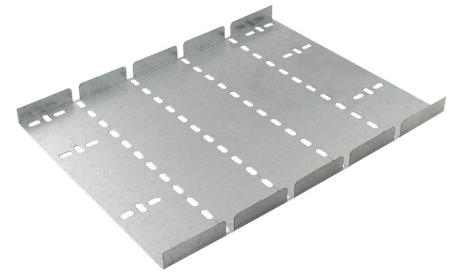

**Product Code:**

PMF300-UR

Product Range:Cable Tray, Pre Galvanised,
Medium Duty Accessories**Issue Date:**

24/4/2026

Description:

300mm Universal Riser for Medium Duty Tray with Integral Coupler

Features:

- 25mm Return Flange.
- All Medium Duty cable tray accessories available up to 600mm wide.
- All fittings have integral coupling tabs and fishplates - No couplers required to aid installation.
- For 75 - 450mm wide, adjustable bends can also be used.
- Available in 3 standard designs of cable tray to suit individual applications.
- Distinctive hole pattern designed to provide maximum flexibility for the installer without compromising strength.
- Manufactured from zinc coated galvanised steel to BS EN 10346:2015.
- Special sizes and bespoke designs are available upon request.
- Lid for cable tray available upon request.
- Solid (plain) cable tray available upon request.
- Can be powder coated to customer specific RAL colour.

**Technical:****Product Type** Universal Riser**Width** 300mm**Height** 25mm**Weight** 0.99 Kgs**Gauge** Medium Duty**Material** Pre-Galvanised Steel (Zinc Coated)**Colour/Finish** Self Colour**Standards** BS EN 61537:2007; BS EN 10346:2015

The approximate weights given are for pre-galvanised finish only, in kilograms (nominal) and subject to material thickness tolerance.

Dimensions: (mm)**H** 25mm**Additional Width 1** 300mm

Tamlex | Harcourt | Halesfield 15 | Telford | Shropshire | TF7 4ER