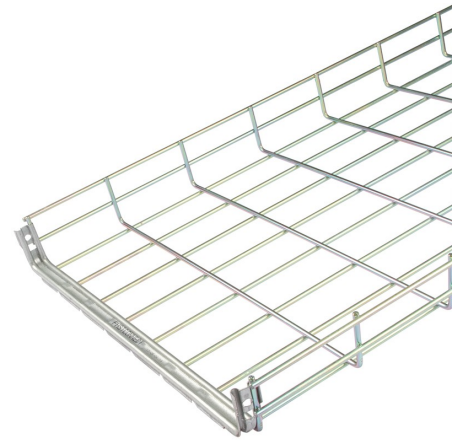

**Product Code:**

BTF400/60

Product Range:

FastConnect Basket Tray

Issue Date:

24/4/2026

Description:

400mm x 60mm FastConnect Basket Tray (3m Length)

Features:

- FastConnect Basket Tray supplied in 3m length.
- 60mm depth as standard.
- Rounded safety edge that prevents damage to the cables and harm to the installer.
- Supplied with pre-installed FastConnect coupler as standard.
- FastConnect couplers can be easily removed and repositioned if necessary.
- Can be powder coated to customer specific RAL colour.
- Sections of FastConnect Basket Tray can be joined together without tools in record time.

**Technical:****Product Type** Basket Tray**Width** 400mm**Height** 60mm**Length** 3000mm**Weight** 6.51 Kgs**Dimensions** 400 x 60mm mesh**Diameter** 4.8mm (Steel wire frame)**Outside Diameter** 4.8mm (Steel wire frame)**Material** Electro Zinc (E.Z)**Colour/Finish** Self Colour**Standards** BS EN 61537:2007**Supplied With** Pre-Installed FastConnect Coupler