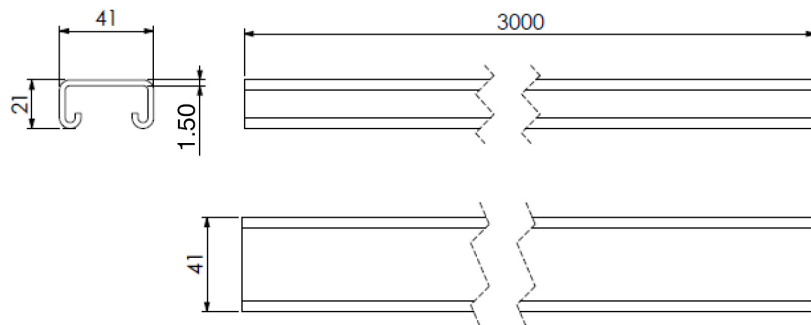

**Product Code:**

TS21P-3LG

Product Range:Strut Channel & Support,
Galvanised, Strut Channel**Issue Date:**

10/6/2026

Description:

41mm x 21mm Galvanised Plain Channel (3m Length) 1.5mm Light Gauge

Features:

- Plain and Slotted channel available.
- Rigid construction for a wide variety of applications.
- Manufactured from zinc galvanised steel strip to BS EN 10346:2015.
- Channel available in both structural grade 2.5mm and light duty 1.5mm gauge.
- Supplied in 3 metre length.
- Wide range of external brackets available for use with strut frame work.
- Tamlex strut framework can be ordered pre-cut to any length to suit customer requirements.
- Can be powder coated to customer specific RAL colour.

**Technical:****Product Type** Strut Channel**Width** 41mm**Height** 21mm**Length** 3000mm**Weight** 2.85 Kgs**Gauge** 1.5mm**Material** Pre-Galvanised Steel (Zinc Coated)**Colour/Finish** Self Colour**Standards** BS 6946:1988

The approximate weights given are for pre-galvanised finish only, in kilograms (nominal) and subject to material thickness tolerance.

Tamlex Data Sheet

Plain 41x21x2.5 thk. (Mass 1.81kg/m)

Beam Span (mm)	Ultimate Loading		Limit Def. Span/200		Limit Def. Span/360	
	Total Applied Load (kg)	Total Def. (mm)	Applied UDL (kg)	Total Def. (mm)	Applied UDL (kg)	Total Def. (mm)
250	547.3	0.4				
500	273.0	1.8			213.0	1.4
750	181.4	4.0	169.8	3.8	93.7	2.1
1000	135.3	7.1	94.5	5.0	51.7	2.8
1250	107.6	11.1	59.4	6.3	32.0	3.5
1500	88.9	16.1	40.1	7.5	21.1	4.2
1750	75.5	21.9	28.3	8.8	14.3	4.9
2000	65.3	28.6	20.4	10.0	9.8	5.6
2250	57.3	36.3	14.9	11.3	6.5	6.3
2500	50.8	44.9	10.9	12.5	4.0	6.9
2750	45.4	54.4	7.8	13.8	2.1	7.6
3000	40.9	64.9	5.3	15.0	0.5	8.3
3250	37.0	76.4	3.2	16.3		
3500	33.6	88.9	1.5	17.5		
3750	30.6	102.3	0.1	18.8		
4000	27.9	116.8				
4250	25.5	132.3				
4500	23.3	148.8				
4750	21.3	166.4				
5000	19.5	185.1				
5250	17.8	204.9				
5500	16.2	225.8				
5750	14.7	247.9				
6000	13.3	271.2				