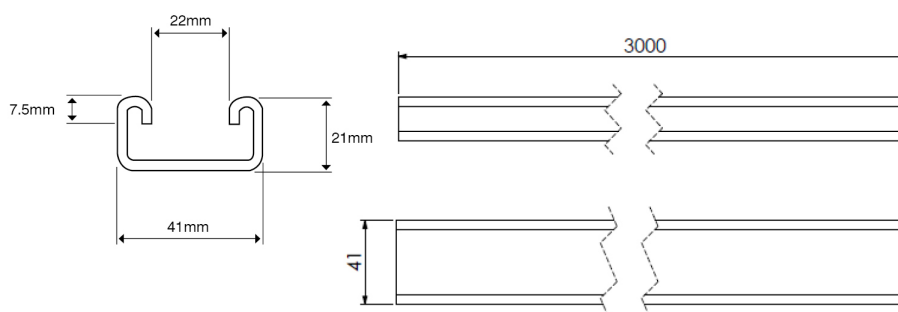

**Product Code:**

TS21P-3

Product Range:Strut Channel & Support,
Galvanised, Strut Channel**Issue Date:**

8/4/2026

Description:

41mm x 21mm Galvanised Plain Channel (3m Length)

Features:

- Plain and Slotted channel available.
- Rigid construction for a wide variety of applications.
- Manufactured from structural grade zinc galvanised steel strip to BS EN 10346:2015.
- Channel available in both structural grade 2.5mm and light duty 1.5mm gauge.
- Supplied in 3 metre length.
- Wide range of external brackets available for use with strut frame work.
- Tamlex strut framework can be ordered pre-cut to any length to suit customer requirements.
- Can be powder coated to customer specific RAL colour.

**Technical:****Product Type** Strut Channel**Width** 41mm**Height** 21mm**Length** 3000mm**Weight** 4.14 Kgs**Gauge** 2.5mm**Material** Pre-Galvanised Steel (Zinc Coated)**Colour/Finish** Self Colour**Standards** BS 6946:1988

The approximate weights given are for pre-galvanised finish only, in kilograms (nominal) and subject to material thickness tolerance.

Tamlex Data Sheet

Plain 41x21x2.5 thk. (Mass 1.81kg/m)

Beam Span (mm)	Ultimate Loading		Limit Def. Span/200		Limit Def. Span/360	
	Total Applied Load (kg)	Total Def. (mm)	Applied UDL (kg)	Total Def. (mm)	Applied UDL (kg)	Total Def. (mm)
250	547.3	0.4				
500	273.0	1.8			213.0	1.4
750	181.4	4.0	169.8	3.8	93.7	2.1
1000	135.3	7.1	94.5	5.0	51.7	2.8
1250	107.6	11.1	59.4	6.3	32.0	3.5
1500	88.9	16.1	40.1	7.5	21.1	4.2
1750	75.5	21.9	28.3	8.8	14.3	4.9
2000	65.3	28.6	20.4	10.0	9.8	5.6
2250	57.3	36.3	14.9	11.3	6.5	6.3
2500	50.8	44.9	10.9	12.5	4.0	6.9
2750	45.4	54.4	7.8	13.8	2.1	7.6
3000	40.9	64.9	5.3	15.0	0.5	8.3
3250	37.0	76.4	3.2	16.3		
3500	33.6	88.9	1.5	17.5		
3750	30.6	102.3	0.1	18.8		
4000	27.9	116.8				
4250	25.5	132.3				
4500	23.3	148.8				
4750	21.3	166.4				
5000	19.5	185.1				
5250	17.8	204.9				
5500	16.2	225.8				
5750	14.7	247.9				
6000	13.3	271.2				