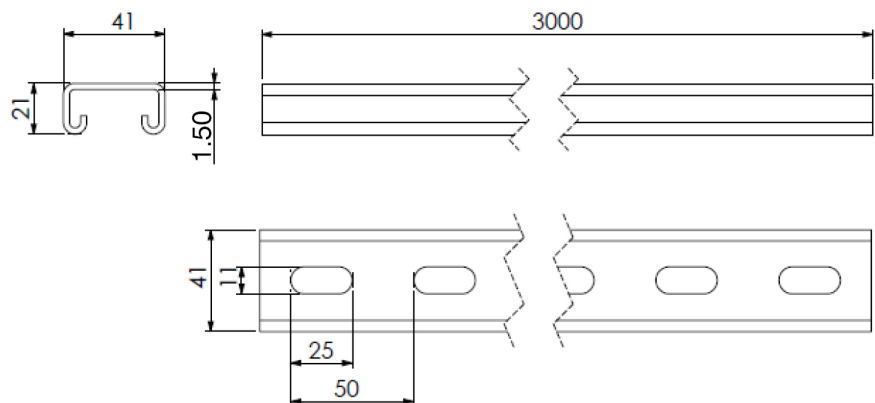

**Product Code:**

TS21S-3LG

Product Range:Strut Channel & Support,
Galvanised, Strut Channel**Issue Date:**

9/4/2026

Description:41mm x 21mm Galvanised Slotted Channel (3m Length)
1.5mm Light Gauge**Features:**

- Plain and Slotted channel available.
- Rigid construction for a wide variety of applications.
- Manufactured from zinc galvanised steel strip to BS EN 10346:2015.
- Channel available in both structural grade 2.5mm and light duty 1.5mm gauge.
- Supplied in 3 metre length.
- Wide range of external brackets available for use with strut frame work.
- Tamlex strut framework can be ordered pre-cut to any length to suit customer requirements.
- Can be powder coated to customer specific RAL colour.

**Technical:****Product Type** Strut Channel**Width** 41mm**Height** 21mm**Length** 3000mm**Weight** 2.85 Kgs**Gauge** 1.5mm**Material** Pre-Galvanised Steel (Zinc Coated)**Colour/Finish** Self Colour**Standards** BS 6946:1988

The approximate weights given are for pre-galvanised finish only, in kilograms (nominal) and subject to material thickness tolerance.

Tamlex Data Sheet

Plain 41x21x2.5 thk. (Mass 1.81kg/m)

Beam Span (mm)	Ultimate Loading		Limit Def. Span/200		Limit Def. Span/360	
	Total Applied Load (kg)	Total Def. (mm)	Applied UDL (kg)	Total Def. (mm)	Applied UDL (kg)	Total Def. (mm)
250	547.3	0.4				
500	273.0	1.8			213.0	1.4
750	181.4	4.0	169.8	3.8	93.7	2.1
1000	135.3	7.1	94.5	5.0	51.7	2.8
1250	107.6	11.1	59.4	6.3	32.0	3.5
1500	88.9	16.1	40.1	7.5	21.1	4.2
1750	75.5	21.9	28.3	8.8	14.3	4.9
2000	65.3	28.6	20.4	10.0	9.8	5.6
2250	57.3	36.3	14.9	11.3	6.5	6.3
2500	50.8	44.9	10.9	12.5	4.0	6.9
2750	45.4	54.4	7.8	13.8	2.1	7.6
3000	40.9	64.9	5.3	15.0	0.5	8.3
3250	37.0	76.4	3.2	16.3		
3500	33.6	88.9	1.5	17.5		
3750	30.6	102.3	0.1	18.8		
4000	27.9	116.8				
4250	25.5	132.3				
4500	23.3	148.8				
4750	21.3	166.4				
5000	19.5	185.1				
5250	17.8	204.9				
5500	16.2	225.8				
5750	14.7	247.9				
6000	13.3	271.2				