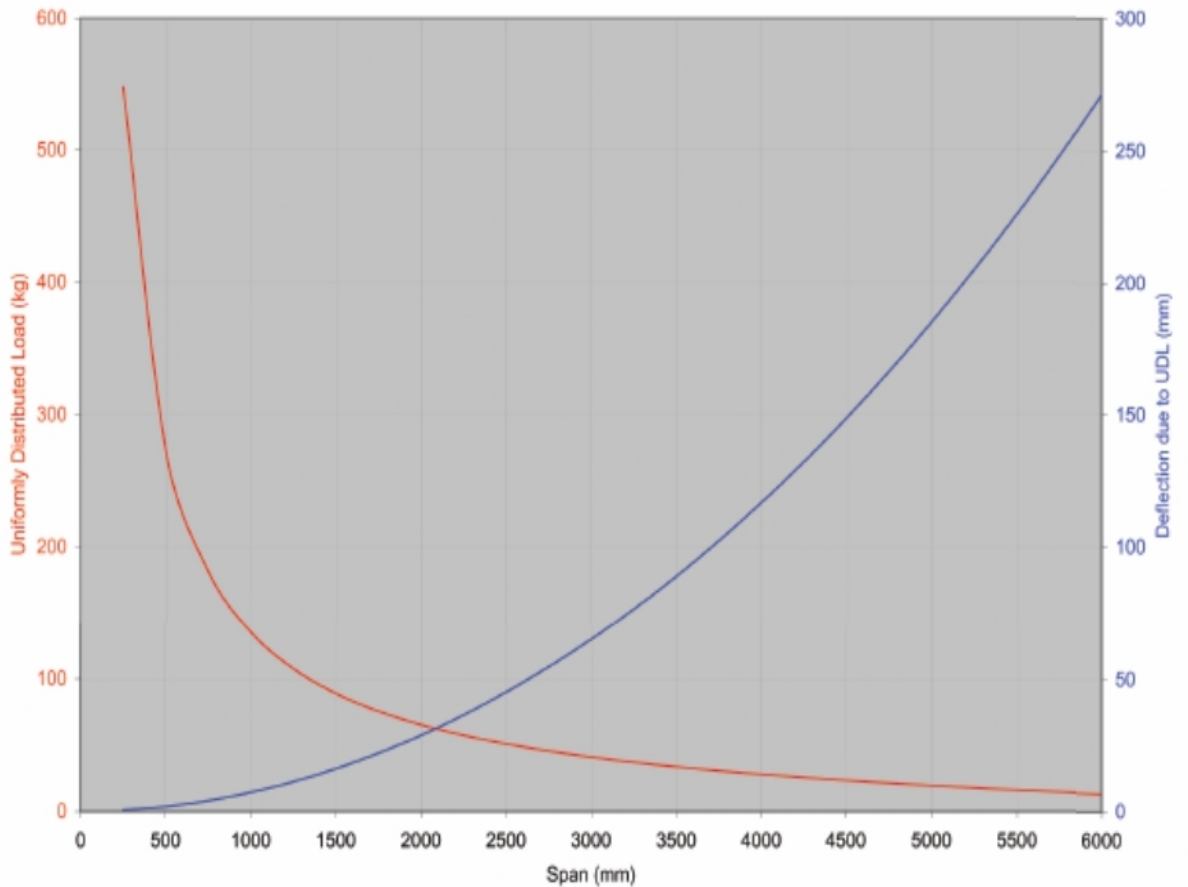

The approximate weights given are for pre-galvanised finish only, in kilograms (nominal) and subject to material thickness tolerance.

Tamlex Data Sheet

Plain 41x21x2.5 thk. (Mass 1.81kg/m)

Beam Span (mm)	Ultimate Loading		Limit Def. Span/200		Limit Def. Span/360	
	Total Applied Load (kg)	Total Def. (mm)	Applied UDL (kg)	Total Def. (mm)	Applied UDL (kg)	Total Def. (mm)
250	547.3	0.4				
500	273.0	1.8			213.0	1.4
750	181.4	4.0	169.8	3.8	93.7	2.1
1000	135.3	7.1	94.5	5.0	51.7	2.8
1250	107.6	11.1	59.4	6.3	32.0	3.5
1500	88.9	16.1	40.1	7.5	21.1	4.2
1750	75.5	21.9	28.3	8.8	14.3	4.9
2000	65.3	28.6	20.4	10.0	9.8	5.6
2250	57.3	36.3	14.9	11.3	6.5	6.3
2500	50.8	44.9	10.9	12.5	4.0	6.9
2750	45.4	54.4	7.8	13.8	2.1	7.6
3000	40.9	64.9	5.3	15.0	0.5	8.3
3250	37.0	76.4	3.2	16.3		
3500	33.6	88.9	1.5	17.5		
3750	30.6	102.3	0.1	18.8		
4000	27.9	116.8				
4250	25.5	132.3				
4500	23.3	148.8				
4750	21.3	166.4				
5000	19.5	185.1				
5250	17.8	204.9				
5500	16.2	225.8				
5750	14.7	247.9				
6000	13.3	271.2				