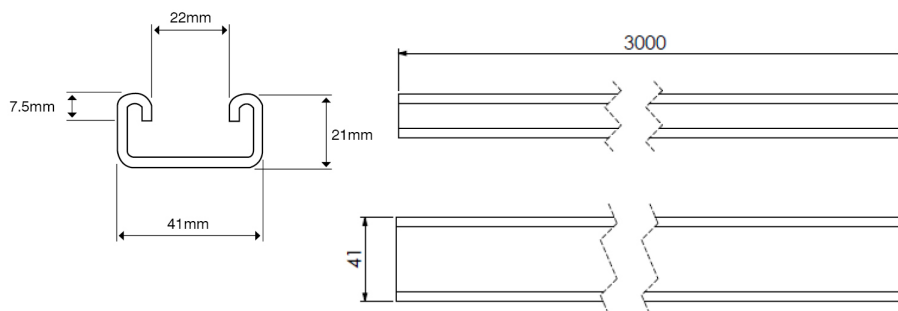

Technical:

Product Type Strut Channel

Width 41mm

Height 21mm

Length 3000mm

Weight 4.14 Kgs

Gauge 2.5mm

Material Zinc Magnesium Steel ZM310

Colour/Finish Self Colour

Standards BS 6946:1988

The approximate weights given are for pre-galvanised finish only, in kilograms (nominal) and subject to material thickness tolerance.