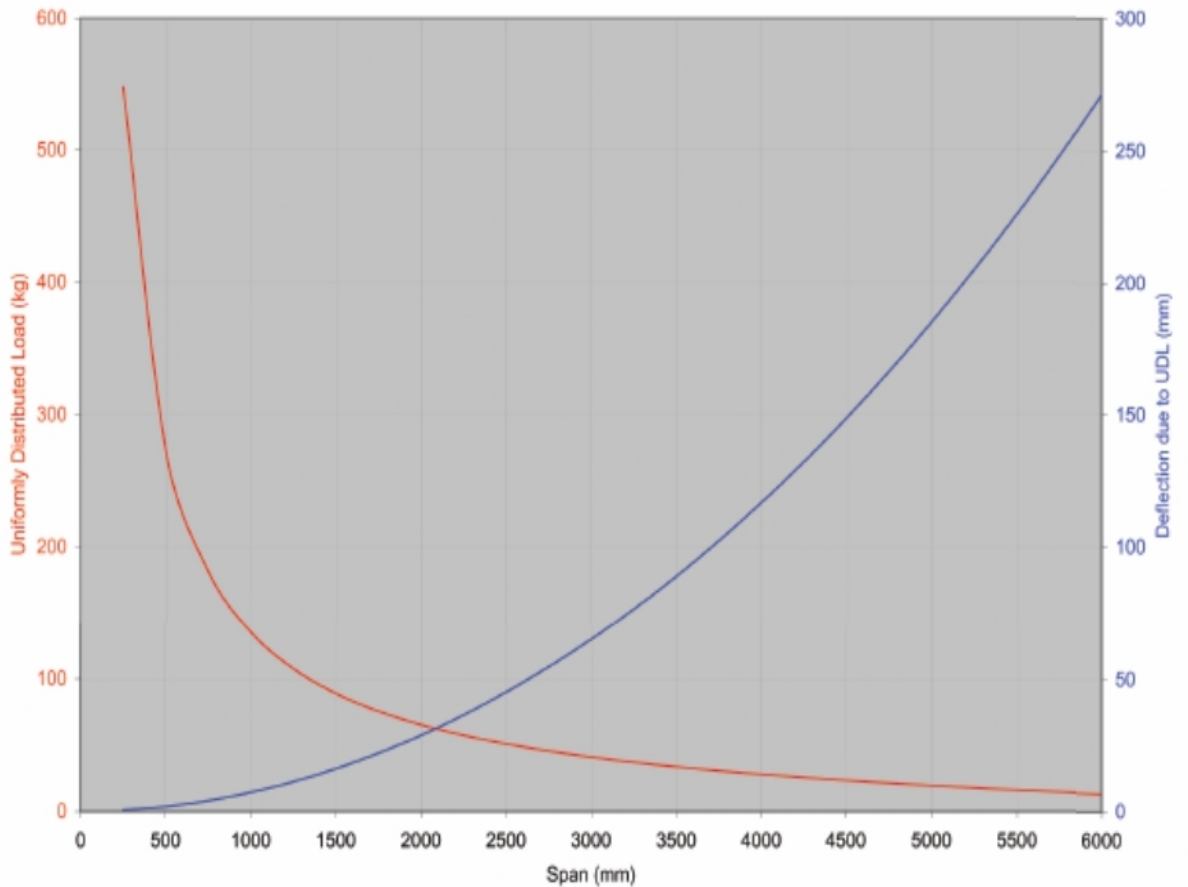

**Technical:****Product Type** Strut Channel**Width** 41mm**Height** 82mm**Length** 3000mm**Weight** 9.42 Kgs**Gauge** 1.5mm**Material** Pre-Galvanised Steel (Zinc Coated)**Colour/Finish** Self Colour**Standards** BS 6946:1988

The approximate weights given are for pre-galvanised finish only, in kilograms (nominal) and subject to material thickness tolerance.

Tamlex Data Sheet

Plain 41x21x2.5 thk. (Mass 1.81kg/m)

Beam Span (mm)	Ultimate Loading		Limit Def. Span/200		Limit Def. Span/360	
	Total Applied Load (kg)	Total Def. (mm)	Applied UDL (kg)	Total Def. (mm)	Applied UDL (kg)	Total Def. (mm)
250	547.3	0.4				
500	273.0	1.8			213.0	1.4
750	181.4	4.0	169.8	3.8	93.7	2.1
1000	135.3	7.1	94.5	5.0	51.7	2.8
1250	107.6	11.1	59.4	6.3	32.0	3.5
1500	88.9	16.1	40.1	7.5	21.1	4.2
1750	75.5	21.9	28.3	8.8	14.3	4.9
2000	65.3	28.6	20.4	10.0	9.8	5.6
2250	57.3	36.3	14.9	11.3	6.5	6.3
2500	50.8	44.9	10.9	12.5	4.0	6.9
2750	45.4	54.4	7.8	13.8	2.1	7.6
3000	40.9	64.9	5.3	15.0	0.5	8.3
3250	37.0	76.4	3.2	16.3		
3500	33.6	88.9	1.5	17.5		
3750	30.6	102.3	0.1	18.8		
4000	27.9	116.8				
4250	25.5	132.3				
4500	23.3	148.8				
4750	21.3	166.4				
5000	19.5	185.1				
5250	17.8	204.9				
5500	16.2	225.8				
5750	14.7	247.9				
6000	13.3	271.2				