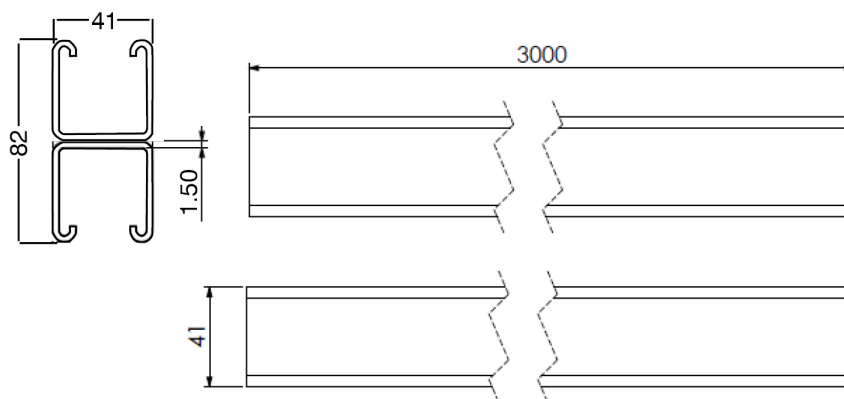

**Product Code:**

TS41P-3B2BLG

Product Range:Strut Channel & Support,
Galvanised, Strut Channel**Issue Date:**

15/6/2026

Description:

41mm x 41mm Galvanised Plain Back To Back 1.5mm Light Gauge

Features:

- Plain and Slotted channel available.
- Rigid construction for a wide variety of applications.
- Manufactured from zinc galvanised steel strip to BS EN 10346:2015.
- Channel available in both structural grade 2.5mm and light duty 1.5mm gauge.
- Supplied in 3 metre length.
- Wide range of external brackets available for use with strut frame work.
- Tamlex strut framework can be ordered pre-cut to any length to suit customer requirements.
- Can be powder coated to customer specific RAL colour.

**Technical:****Product Type** Strut Channel**Width** 41mm**Height** 82mm**Length** 3000mm**Weight** 9.42 Kgs**Gauge** 1.5mm**Material** Pre-Galvanised Steel (Zinc Coated)**Colour/Finish** Self Colour**Standards** BS 6946:1988

The approximate weights given are for pre-galvanised finish only, in kilograms (nominal) and subject to material thickness tolerance.

Tamlex Data Sheet

Plain 41x21x2.5 thk. (Mass 1.81kg/m)

Beam Span (mm)	Ultimate Loading		Limit Def. Span/200		Limit Def. Span/360	
	Total Applied Load (kg)	Total Def. (mm)	Applied UDL (kg)	Total Def. (mm)	Applied UDL (kg)	Total Def. (mm)
250	547.3	0.4				
500	273.0	1.8			213.0	1.4
750	181.4	4.0	169.8	3.8	93.7	2.1
1000	135.3	7.1	94.5	5.0	51.7	2.8
1250	107.6	11.1	59.4	6.3	32.0	3.5
1500	88.9	16.1	40.1	7.5	21.1	4.2
1750	75.5	21.9	28.3	8.8	14.3	4.9
2000	65.3	28.6	20.4	10.0	9.8	5.6
2250	57.3	36.3	14.9	11.3	6.5	6.3
2500	50.8	44.9	10.9	12.5	4.0	6.9
2750	45.4	54.4	7.8	13.8	2.1	7.6
3000	40.9	64.9	5.3	15.0	0.5	8.3
3250	37.0	76.4	3.2	16.3		
3500	33.6	88.9	1.5	17.5		
3750	30.6	102.3	0.1	18.8		
4000	27.9	116.8				
4250	25.5	132.3				
4500	23.3	148.8				
4750	21.3	166.4				
5000	19.5	185.1				
5250	17.8	204.9				
5500	16.2	225.8				
5750	14.7	247.9				
6000	13.3	271.2				