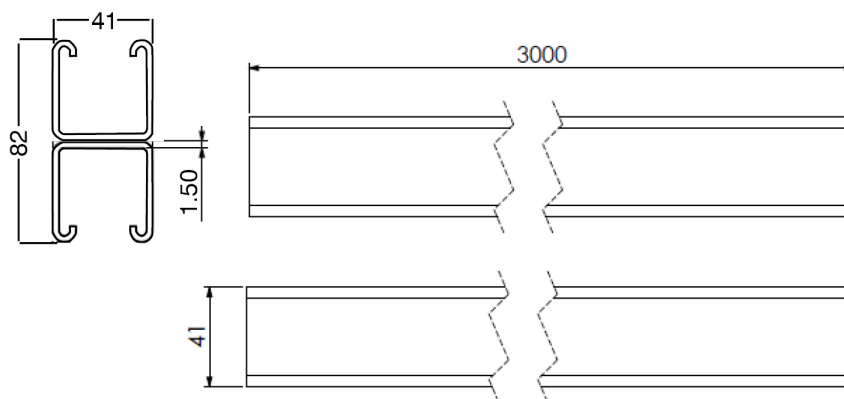

**Product Code:**

TS41P-3B2BLG

Product Range:Strut Channel & Support,
Galvanised, Strut Channel**Issue Date:**

24/4/2026

Description:

41mm x 41mm Galvanised Plain Back To Back 1.5mm Light Gauge

Features:

- Plain and Slotted channel available.
- Rigid construction for a wide variety of applications.
- Manufactured from zinc galvanised steel strip to BS EN 10346:2015.
- Channel available in both structural grade 2.5mm and light duty 1.5mm gauge.
- Supplied in 3 metre length.
- Wide range of external brackets available for use with strut frame work.
- Tamlex strut framework can be ordered pre-cut to any length to suit customer requirements.
- Can be powder coated to customer specific RAL colour.

**Technical:****Product Type** Strut Channel**Width** 41mm**Height** 82mm**Length** 3000mm**Weight** 9.42 Kgs**Gauge** 1.5mm**Material** Pre-Galvanised Steel (Zinc Coated)**Colour/Finish** Self Colour**Standards** BS 6946:1988

The approximate weights given are for pre-galvanised finish only, in kilograms (nominal) and subject to material thickness tolerance.

Tamlex Data Sheet

Plain 41x21x2.5 thk. (Mass 1.81kg/m)

Beam Span (mm)	Ultimate Loading		Limit Def. Span/200		Limit Def. Span/360	
	Total Applied Load (kg)	Total Def. (mm)	Applied UDL (kg)	Total Def. (mm)	Applied UDL (kg)	Total Def. (mm)
250	547.3	0.4				
500	273.0	1.8			213.0	1.4
750	181.4	4.0	169.8	3.8	93.7	2.1
1000	135.3	7.1	94.5	5.0	51.7	2.8
1250	107.6	11.1	59.4	6.3	32.0	3.5
1500	88.9	16.1	40.1	7.5	21.1	4.2
1750	75.5	21.9	28.3	8.8	14.3	4.9
2000	65.3	28.6	20.4	10.0	9.8	5.6
2250	57.3	36.3	14.9	11.3	6.5	6.3
2500	50.8	44.9	10.9	12.5	4.0	6.9
2750	45.4	54.4	7.8	13.8	2.1	7.6
3000	40.9	64.9	5.3	15.0	0.5	8.3
3250	37.0	76.4	3.2	16.3		
3500	33.6	88.9	1.5	17.5		
3750	30.6	102.3	0.1	18.8		
4000	27.9	116.8				
4250	25.5	132.3				
4500	23.3	148.8				
4750	21.3	166.4				
5000	19.5	185.1				
5250	17.8	204.9				
5500	16.2	225.8				
5750	14.7	247.9				
6000	13.3	271.2				