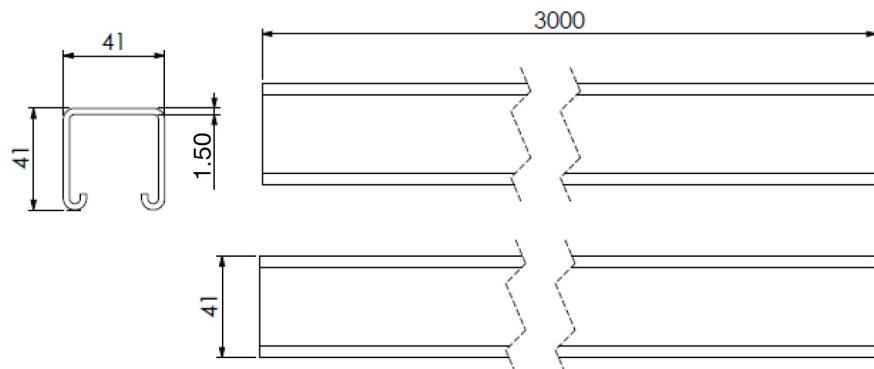

**Product Code:**

TS41P-3LG

Product Range:Strut Channel & Support,
Galvanised, Strut Channel**Issue Date:**

15/6/2026

Description:

41mm x 41mm Galvanised Plain Channel (3m Length) 1.5mm Light Gauge

Features:

- Plain and Slotted channel available.
- Rigid construction for a wide variety of applications.
- Manufactured from zinc galvanised steel strip to BS EN 10346:2015.
- Channel available in both structural grade 2.5mm and light duty 1.5mm gauge.
- Supplied in 3 metre length.
- Wide range of external brackets available for use with strut frame work.
- Tamlex strut framework can be ordered pre-cut to any length to suit customer requirements.
- Can be powder coated to customer specific RAL colour.

Images used for illustrative purposes only

Technical:**Product Type** Strut Channel**Width** 41mm**Height** 41mm**Length** 3000mm**Weight** 4.71 Kgs**Gauge** 1.5mm**Material** Pre-Galvanised Steel (Zinc Coated)**Colour/Finish** Self Colour**Standards** BS 6946:1988

The approximate weights given are for pre-galvanised finish only, in kilograms (nominal) and subject to material thickness tolerance.

Tamlex Data Sheet

Plain 41x21x2.5 thk. (Mass 1.81kg/m)

Beam Span (mm)	Ultimate Loading		Limit Def. Span/200		Limit Def. Span/360	
	Total Applied Load (kg)	Total Def. (mm)	Applied UDL (kg)	Total Def. (mm)	Applied UDL (kg)	Total Def. (mm)
250	547.3	0.4				
500	273.0	1.8			213.0	1.4
750	181.4	4.0	169.8	3.8	93.7	2.1
1000	135.3	7.1	94.5	5.0	51.7	2.8
1250	107.6	11.1	59.4	6.3	32.0	3.5
1500	88.9	16.1	40.1	7.5	21.1	4.2
1750	75.5	21.9	28.3	8.8	14.3	4.9
2000	65.3	28.6	20.4	10.0	9.8	5.6
2250	57.3	36.3	14.9	11.3	6.5	6.3
2500	50.8	44.9	10.9	12.5	4.0	6.9
2750	45.4	54.4	7.8	13.8	2.1	7.6
3000	40.9	64.9	5.3	15.0	0.5	8.3
3250	37.0	76.4	3.2	16.3		
3500	33.6	88.9	1.5	17.5		
3750	30.6	102.3	0.1	18.8		
4000	27.9	116.8				
4250	25.5	132.3				
4500	23.3	148.8				
4750	21.3	166.4				
5000	19.5	185.1				
5250	17.8	204.9				
5500	16.2	225.8				
5750	14.7	247.9				
6000	13.3	271.2				