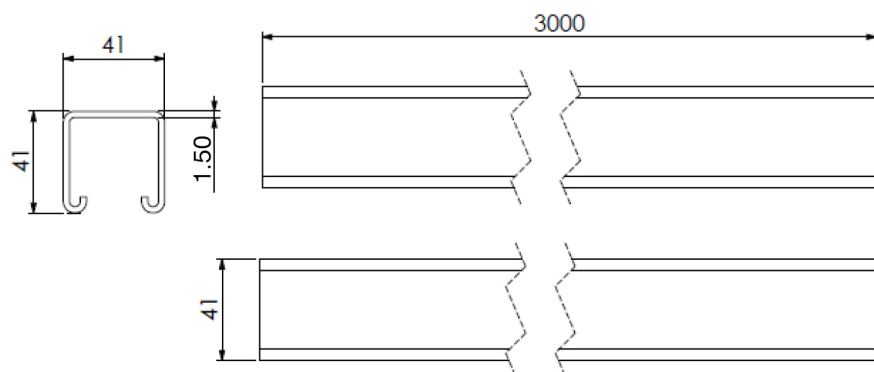

**Product Code:**

TS41P-3LG

Product Range:Strut Channel & Support,
Galvanised, Strut Channel**Issue Date:**

24/4/2026

Description:

41mm x 41mm Galvanised Plain Channel (3m Length) 1.5mm Light Gauge

Features:

- Plain and Slotted channel available.
- Rigid construction for a wide variety of applications.
- Manufactured from zinc galvanised steel strip to BS EN 10346:2015.
- Channel available in both structural grade 2.5mm and light duty 1.5mm gauge.
- Supplied in 3 metre length.
- Wide range of external brackets available for use with strut frame work.
- Tamlex strut framework can be ordered pre-cut to any length to suit customer requirements.
- Can be powder coated to customer specific RAL colour.

Images used for illustrative purposes only

Technical:**Product Type** Strut Channel**Width** 41mm**Height** 41mm**Length** 3000mm**Weight** 4.71 Kgs**Gauge** 1.5mm**Material** Pre-Galvanised Steel (Zinc Coated)**Colour/Finish** Self Colour**Standards** BS 6946:1988

The approximate weights given are for pre-galvanised finish only, in kilograms (nominal) and subject to material thickness tolerance.

Tamlex Data Sheet

Plain 41x21x2.5 thk. (Mass 1.81kg/m)

Beam Span (mm)	Ultimate Loading		Limit Def. Span/200		Limit Def. Span/360	
	Total Applied Load (kg)	Total Def. (mm)	Applied UDL (kg)	Total Def. (mm)	Applied UDL (kg)	Total Def. (mm)
250	547.3	0.4				
500	273.0	1.8			213.0	1.4
750	181.4	4.0	169.8	3.8	93.7	2.1
1000	135.3	7.1	94.5	5.0	51.7	2.8
1250	107.6	11.1	59.4	6.3	32.0	3.5
1500	88.9	16.1	40.1	7.5	21.1	4.2
1750	75.5	21.9	28.3	8.8	14.3	4.9
2000	65.3	28.6	20.4	10.0	9.8	5.6
2250	57.3	36.3	14.9	11.3	6.5	6.3
2500	50.8	44.9	10.9	12.5	4.0	6.9
2750	45.4	54.4	7.8	13.8	2.1	7.6
3000	40.9	64.9	5.3	15.0	0.5	8.3
3250	37.0	76.4	3.2	16.3		
3500	33.6	88.9	1.5	17.5		
3750	30.6	102.3	0.1	18.8		
4000	27.9	116.8				
4250	25.5	132.3				
4500	23.3	148.8				
4750	21.3	166.4				
5000	19.5	185.1				
5250	17.8	204.9				
5500	16.2	225.8				
5750	14.7	247.9				
6000	13.3	271.2				