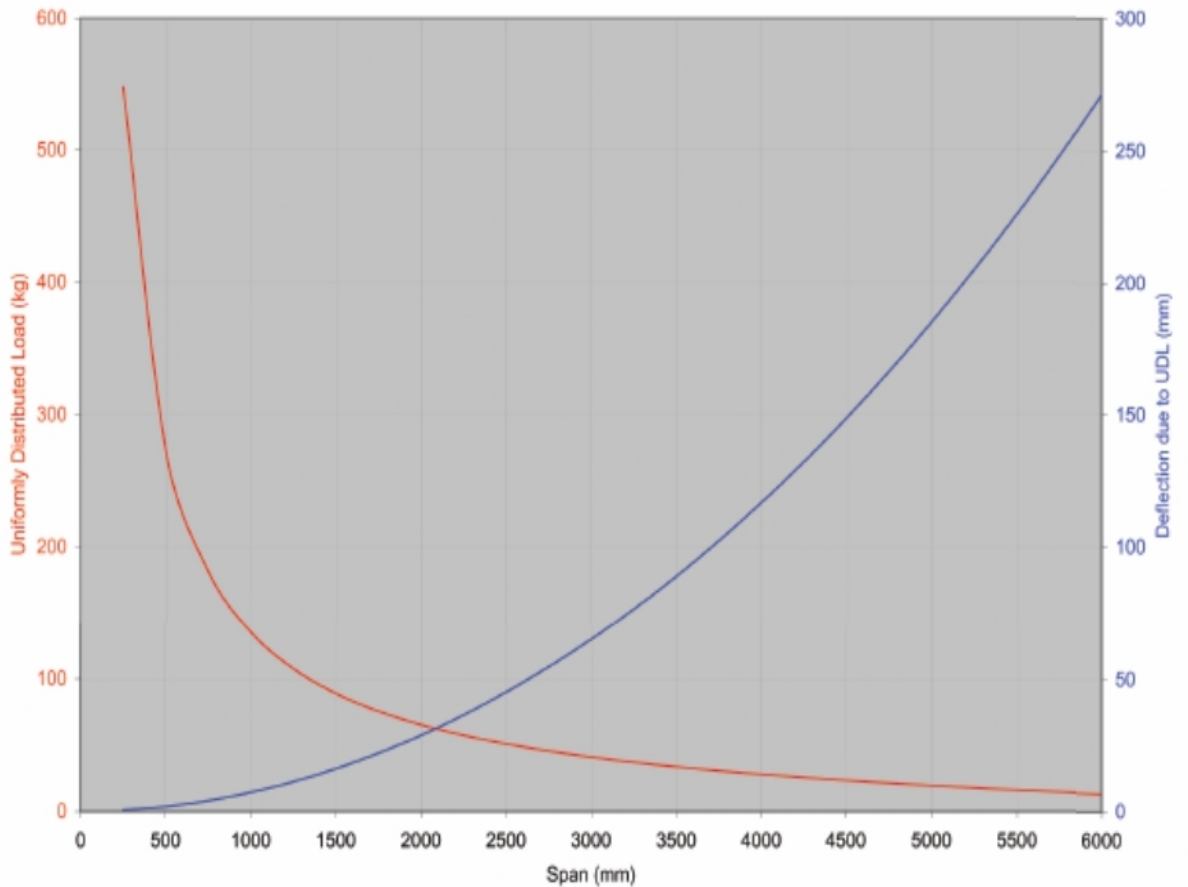

**Technical:****Product Type** Strut Channel**Width** 41mm**Height** 41mm**Length** 3000mm**Weight** 5.94 Kgs**Gauge** 2.5mm**Material** Zinc Magnesium Steel ZM310**Colour/Finish** Self Colour**Standards** BS 6946:1988

The approximate weights given are for pre-galvanised finish only, in kilograms (nominal) and subject to material thickness tolerance.

Tamlex Data Sheet

Plain 41x21x2.5 thk. (Mass 1.81kg/m)

Beam Span (mm)	Ultimate Loading		Limit Def. Span/200		Limit Def. Span/360	
	Total Applied Load (kg)	Total Def. (mm)	Applied UDL (kg)	Total Def. (mm)	Applied UDL (kg)	Total Def. (mm)
250	547.3	0.4				
500	273.0	1.8			213.0	1.4
750	181.4	4.0	169.8	3.8	93.7	2.1
1000	135.3	7.1	94.5	5.0	51.7	2.8
1250	107.6	11.1	59.4	6.3	32.0	3.5
1500	88.9	16.1	40.1	7.5	21.1	4.2
1750	75.5	21.9	28.3	8.8	14.3	4.9
2000	65.3	28.6	20.4	10.0	9.8	5.6
2250	57.3	36.3	14.9	11.3	6.5	6.3
2500	50.8	44.9	10.9	12.5	4.0	6.9
2750	45.4	54.4	7.8	13.8	2.1	7.6
3000	40.9	64.9	5.3	15.0	0.5	8.3
3250	37.0	76.4	3.2	16.3		
3500	33.6	88.9	1.5	17.5		
3750	30.6	102.3	0.1	18.8		
4000	27.9	116.8				
4250	25.5	132.3				
4500	23.3	148.8				
4750	21.3	166.4				
5000	19.5	185.1				
5250	17.8	204.9				
5500	16.2	225.8				
5750	14.7	247.9				
6000	13.3	271.2				