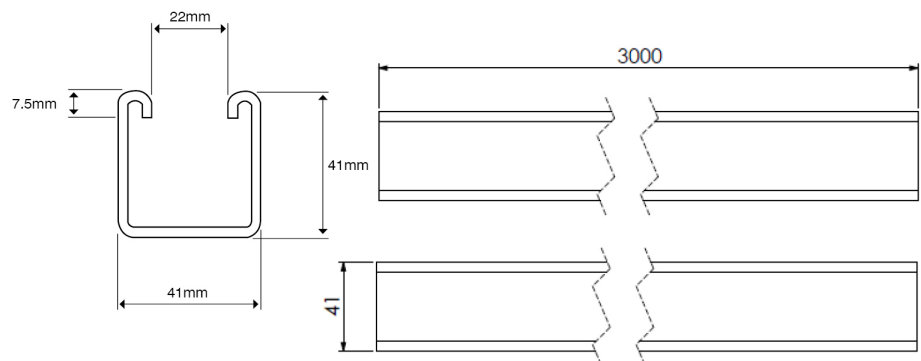

**Product Code:**

TS41P-3/ZM

Product Range:Strut Channel & Support, Zinc
Magnesium, Strut Channel**Issue Date:**

8/4/2026

Description:

41mm x 41mm Zinc Magnesium Plain Channel (3m Length)

Features:

- Plain and Slotted channel available.
- Rigid construction for a wide variety of applications.
- Manufactured from structural grade zinc magnesium steel strip to BS EN 10346:2015.
- Channel available in both structural grade 2.5mm and light duty 1.5mm gauge.
- Supplied in 3 metre length.
- Wide range of external brackets available for use with strut frame work.
- Tamlex strut framework can be ordered pre-cut to any length to suit customer requirements.
- Can be powder coated to customer specific RAL colour.

**Technical:****Product Type** Strut Channel**Width** 41mm**Height** 41mm**Length** 3000mm**Weight** 5.94 Kgs**Gauge** 2.5mm**Material** Zinc Magnesium Steel ZM310**Colour/Finish** Self Colour**Standards** BS 6946:1988

The approximate weights given are for pre-galvanised finish only, in kilograms (nominal) and subject to material thickness tolerance.

Tamlex Data Sheet

Plain 41x21x2.5 thk. (Mass 1.81kg/m)

Beam Span (mm)	Ultimate Loading		Limit Def. Span/200		Limit Def. Span/360	
	Total Applied Load (kg)	Total Def. (mm)	Applied UDL (kg)	Total Def. (mm)	Applied UDL (kg)	Total Def. (mm)
250	547.3	0.4				
500	273.0	1.8			213.0	1.4
750	181.4	4.0	169.8	3.8	93.7	2.1
1000	135.3	7.1	94.5	5.0	51.7	2.8
1250	107.6	11.1	59.4	6.3	32.0	3.5
1500	88.9	16.1	40.1	7.5	21.1	4.2
1750	75.5	21.9	28.3	8.8	14.3	4.9
2000	65.3	28.6	20.4	10.0	9.8	5.6
2250	57.3	36.3	14.9	11.3	6.5	6.3
2500	50.8	44.9	10.9	12.5	4.0	6.9
2750	45.4	54.4	7.8	13.8	2.1	7.6
3000	40.9	64.9	5.3	15.0	0.5	8.3
3250	37.0	76.4	3.2	16.3		
3500	33.6	88.9	1.5	17.5		
3750	30.6	102.3	0.1	18.8		
4000	27.9	116.8				
4250	25.5	132.3				
4500	23.3	148.8				
4750	21.3	166.4				
5000	19.5	185.1				
5250	17.8	204.9				
5500	16.2	225.8				
5750	14.7	247.9				
6000	13.3	271.2				