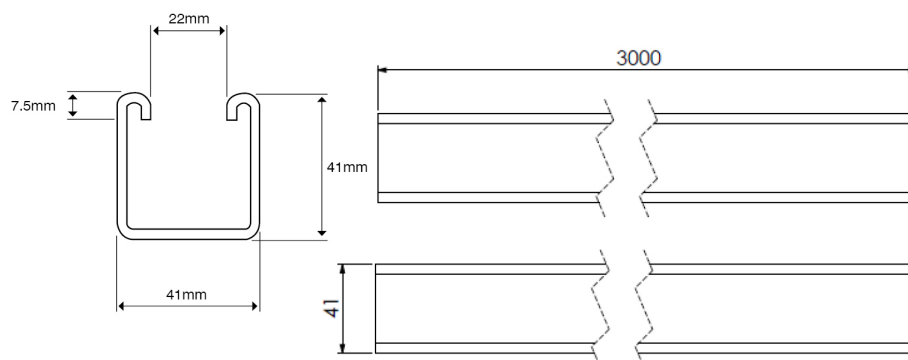

**Product Code:**

TS41P-3/ZM

Product Range:Strut Channel & Support, Zinc
Magnesium, Strut Channel**Issue Date:**

8/4/2026

Description:

41mm x 41mm Zinc Magnesium Plain Channel (3m Length)

Features:

- Plain and Slotted channel available.
- Rigid construction for a wide variety of applications.
- Manufactured from structural grade zinc magnesium steel strip to BS EN 10346:2015.
- Channel available in both structural grade 2.5mm and light duty 1.5mm gauge.
- Supplied in 3 metre length.
- Wide range of external brackets available for use with strut frame work.
- Tamlex strut framework can be ordered pre-cut to any length to suit customer requirements.
- Can be powder coated to customer specific RAL colour.

**Technical:****Product Type** Strut Channel**Width** 41mm**Height** 41mm**Length** 3000mm**Weight** 5.94 Kgs**Gauge** 2.5mm**Material** Zinc Magnesium Steel ZM310**Colour/Finish** Self Colour**Standards** BS 6946:1988

The approximate weights given are for pre-galvanised finish only, in kilograms (nominal) and subject to material thickness tolerance.

Tamlex Data Sheet

Plain 41x21x2.5 thk. (Mass 1.81kg/m)

Beam Span (mm)	Ultimate Loading		Limit Def. Span/200		Limit Def. Span/360	
	Total Applied Load (kg)	Total Def. (mm)	Applied UDL (kg)	Total Def. (mm)	Applied UDL (kg)	Total Def. (mm)
250	547.3	0.4				
500	273.0	1.8			213.0	1.4
750	181.4	4.0	169.8	3.8	93.7	2.1
1000	135.3	7.1	94.5	5.0	51.7	2.8
1250	107.6	11.1	59.4	6.3	32.0	3.5
1500	88.9	16.1	40.1	7.5	21.1	4.2
1750	75.5	21.9	28.3	8.8	14.3	4.9
2000	65.3	28.6	20.4	10.0	9.8	5.6
2250	57.3	36.3	14.9	11.3	6.5	6.3
2500	50.8	44.9	10.9	12.5	4.0	6.9
2750	45.4	54.4	7.8	13.8	2.1	7.6
3000	40.9	64.9	5.3	15.0	0.5	8.3
3250	37.0	76.4	3.2	16.3		
3500	33.6	88.9	1.5	17.5		
3750	30.6	102.3	0.1	18.8		
4000	27.9	116.8				
4250	25.5	132.3				
4500	23.3	148.8				
4750	21.3	166.4				
5000	19.5	185.1				
5250	17.8	204.9				
5500	16.2	225.8				
5750	14.7	247.9				
6000	13.3	271.2				