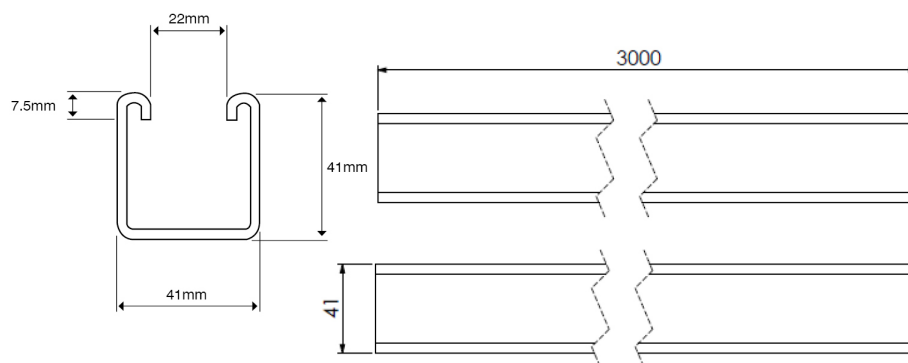

**Product Code:**

TS41P-3/ZM

Product Range:Strut Channel & Support, Zinc
Magnesium, Strut Channel**Issue Date:**

4/6/2026

Description:

41mm x 41mm Zinc Magnesium Plain Channel (3m Length)

Features:

- Plain and Slotted channel available.
- Rigid construction for a wide variety of applications.
- Manufactured from structural grade zinc magnesium steel strip to BS EN 10346:2015.
- Channel available in both structural grade 2.5mm and light duty 1.5mm gauge.
- Supplied in 3 metre length.
- Wide range of external brackets available for use with strut frame work.
- Tamlex strut framework can be ordered pre-cut to any length to suit customer requirements.
- Can be powder coated to customer specific RAL colour.

**Technical:****Product Type** Strut Channel**Width** 41mm**Height** 41mm**Length** 3000mm**Weight** 5.94 Kgs**Gauge** 2.5mm**Material** Zinc Magnesium Steel ZM310**Colour/Finish** Self Colour**Standards** BS 6946:1988

The approximate weights given are for pre-galvanised finish only, in kilograms (nominal) and subject to material thickness tolerance.

Tamlex Data Sheet

Plain 41x21x2.5 thk. (Mass 1.81kg/m)

Beam Span (mm)	Ultimate Loading		Limit Def. Span/200		Limit Def. Span/360	
	Total Applied Load (kg)	Total Def. (mm)	Applied UDL (kg)	Total Def. (mm)	Applied UDL (kg)	Total Def. (mm)
250	547.3	0.4				
500	273.0	1.8			213.0	1.4
750	181.4	4.0	169.8	3.8	93.7	2.1
1000	135.3	7.1	94.5	5.0	51.7	2.8
1250	107.6	11.1	59.4	6.3	32.0	3.5
1500	88.9	16.1	40.1	7.5	21.1	4.2
1750	75.5	21.9	28.3	8.8	14.3	4.9
2000	65.3	28.6	20.4	10.0	9.8	5.6
2250	57.3	36.3	14.9	11.3	6.5	6.3
2500	50.8	44.9	10.9	12.5	4.0	6.9
2750	45.4	54.4	7.8	13.8	2.1	7.6
3000	40.9	64.9	5.3	15.0	0.5	8.3
3250	37.0	76.4	3.2	16.3		
3500	33.6	88.9	1.5	17.5		
3750	30.6	102.3	0.1	18.8		
4000	27.9	116.8				
4250	25.5	132.3				
4500	23.3	148.8				
4750	21.3	166.4				
5000	19.5	185.1				
5250	17.8	204.9				
5500	16.2	225.8				
5750	14.7	247.9				
6000	13.3	271.2				