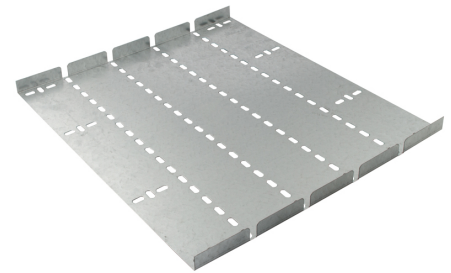

**Product Code:**

PCT450-UR

**Product Range:**

Cable Tray, Pre Galvanised, Light Duty Accessories

**Issue Date:**

25/11/2025

**Description:**

450mm Universal Riser for Light Duty Cable Tray

**Features:**

- 10mm Straight Edge.
- Light Duty cable tray accessories available up to 450mm wide.
- Cable tray available in 3 types to suit individual applications.
- Distinctive hole pattern designed to provide maximum flexibility for the installer without compromising strength.
- All light duty tray has a notched end eliminating the need for a separate coupler.
- Manufactured from zinc coated galvanised steel to BS EN 10346:2015.
- Special sizes and bespoke designs are available upon request.
- Lid for cable tray available upon request.
- Solid (plain) cable tray available upon request.
- Can be powder coated to customer specific RAL colour.

Image for illustrative purposes only

**Technical:****Product Type** Universal Riser**Width** 450mm**Height** 10mm**Gauge** Light Duty**Material** Pre-Galvanised Steel (Zinc Coated)**Colour/Finish** Self Colour**Standards** BS EN 61537:2007; BS EN 10346:2015**Pack Quantity** 1