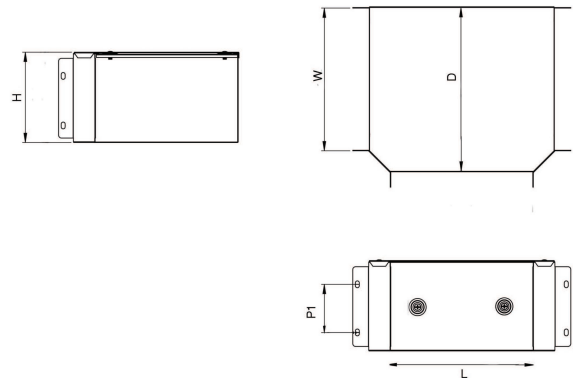

Technical:

Product Type Gusset Tee

Width 50mm

Height 50mm

Number of Compartments

Material Pre-Galvanised Steel (Zinc Coated)

Colour/Finish Self Colour

Standards BS EN 50085-2-1 2006; BS EN 10346:2015

The approximate weights given are for pre-galvanised finish only, in kilograms (nominal) and subject to material thickness tolerance.