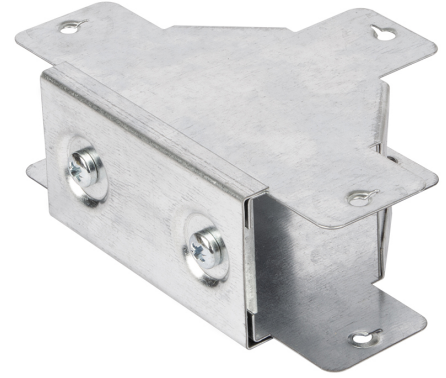

**Product Code:**

GTO22

Product Range:Cable Trunking, Standard
Trunking Accessories**Issue Date:**

29/4/2026

Description:

50mm x50mm Gusset Tee Outside Lid

Features:

- Tamlex offers a comprehensive range of gusset bends and tees which allow a greater bend radius for cables.
- All tees are supplied with built-in threaded couplers to allow them to be fitted directly to the trunking using an M6 screw.
- All lids are secured using 'Bridge Pieces'.
- Multi Compartment trunking and accessories available.
- Special sizes and bespoke designs are available upon request.
- Tamperproof lid fixing option available on request.
- Can be powder coated to customer specific RAL colour.
- Manufactured to allow retrofit installation of our IP4X system. (Sold Separately).

**Technical:****Product Type** Gusset Tee**Width** 50mm**Height** 50mm**Number of Compartments****Material** Pre-Galvanised Steel (Zinc Coated)**Colour/Finish** Self Colour**Standards** BS EN 50085-2-1 2006; BS EN 10346:2015