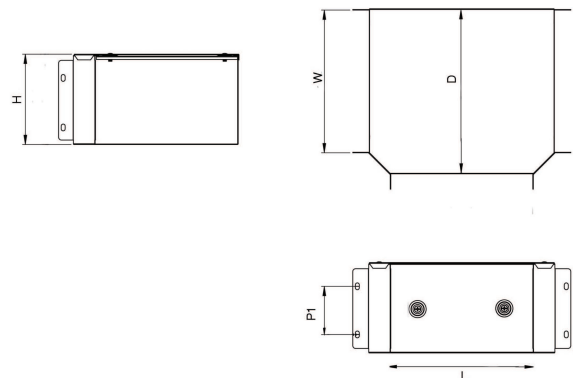

Technical:

Product Type Gusset Tee

Width 50mm

Height 50mm

Number of Compartments

Material Pre-Galvanised Steel (Zinc Coated)

Colour/Finish Self Colour

Standards BS EN 50085-2-1 2006; BS EN 10346:2015

The approximate weights given are for pre-galvanised finish only, in kilograms (nominal) and subject to material thickness tolerance.