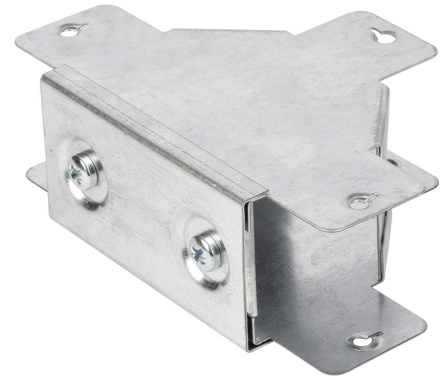

**Product Code:**

GTO22

Product Range:Cable Trunking, Standard
Trunking Accessories**Issue Date:**

15/6/2026

Description:

50mm x50mm Gusset Tee Outside Lid

Features:

- Tamlex offers a comprehensive range of gusset bends and tees which allow a greater bend radius for cables.
- All tees are supplied with built-in threaded couplers to allow them to be fitted directly to the trunking using an M6 screw.
- All lids are secured using 'Bridge Pieces'.
- Multi Compartment trunking and accessories available.
- Special sizes and bespoke designs are available upon request.
- Tamperproof lid fixing option available on request.
- Can be powder coated to customer specific RAL colour.
- Manufactured to allow retrofit installation of our IP4X system. (Sold Separately).

**Technical:****Product Type** Gusset Tee**Width** 50mm**Height** 50mm**Number of Compartments****Material** Pre-Galvanised Steel (Zinc Coated)**Colour/Finish** Self Colour**Standards** BS EN 50085-2-1 2006; BS EN 10346:2015