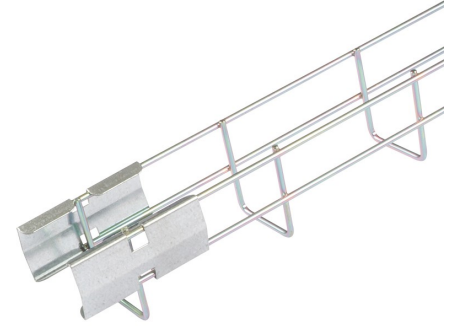

Product Code:

BTF60/60

Product Range:

FastConnect Basket Tray

Issue Date:

17/6/2026

Description:

60mm x 60mm Basket Tray (3m Length)

Features:

- Basket Tray 60 x 60mm.
- 60mm depth as standard.
- Rounded safety edge that prevents damage to the cables and harm to the installer.
- Can be powder coated to customer specific RAL colour.
- Sections of Basket Tray joined together without tools in record time using our BT/FX60 Fast Fix Couplers (Pair).

Technical:

Product Type Basket Tray

Width 60mm

Height 60mm

Length 3000mm

Weight 1.41 Kgs

Dimensions 60 x 60mm mesh

Diameter 3.9mm (Steel wire frame)

**Dimensions:
(mm)**

H 60mm

W 60mm

L 3m