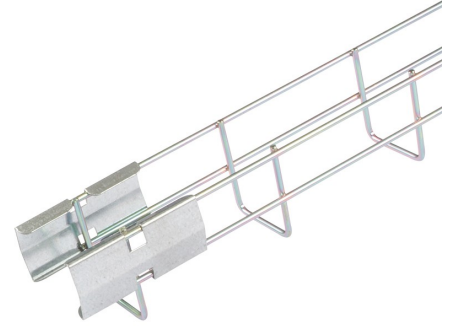

**Product Code:**

BTF60/60

**Product Range:**

FastConnect Basket Tray

**Issue Date:**

8/4/2026

**Description:**

60mm x 60mm Basket Tray (3m Length)

**Features:**

- Basket Tray 60 x 60mm.
- 60mm depth as standard.
- Rounded safety edge that prevents damage to the cables and harm to the installer.
- Can be powder coated to customer specific RAL colour.
- Sections of Basket Tray joined together without tools in record time using our BT/FX60 Fast Fix Couplers (Pair).

**Technical:****Product Type** Basket Tray**Width** 60mm**Height** 60mm**Length** 3000mm**Weight** 1.41 Kgs**Dimensions** 60 x 60mm mesh**Diameter** 3.9mm (Steel wire frame)**Outside Diameter** 3.9mm (Steel wire frame)**Material** Electro Zinc (E.Z)**Colour/Finish** Self Colour**Standards** BS EN 61537:2007**Supplied With** Pre-Installed BT/FX60 Couplers