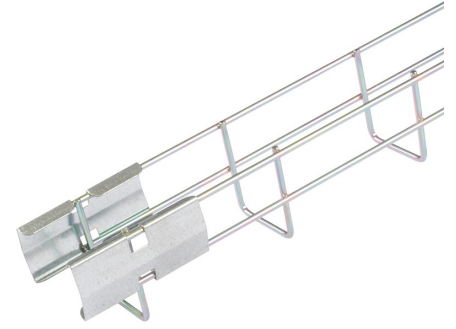

**Product Code:**

BTF60/60

Product Range:

FastConnect Basket Tray

Issue Date:

4/4/2025

Description:

60mm x 60mm Basket Tray (3m Length)

Features:

- Basket Tray 60 x 60mm.
- 60mm depth as standard.
- Rounded safety edge that prevents damage to the cables and harm to the installer.
- Can be powder coated to customer specific RAL colour.
- Sections of Basket Tray joined together without tools in record time using our BT/FX60 Fast Fix Couplers (Pair).

**Technical:****Depth** 60mm**Width** 60mm**Length** 3000mm**Material** Electro Zinc (E.Z) in accordance with UNE-EN 2081:2010**Finish** Self Colour**Product Type** Basket Tray**Standard** BS EN 61537:2007**Supplied With** Pre-Installed BT/FX60 Couplers