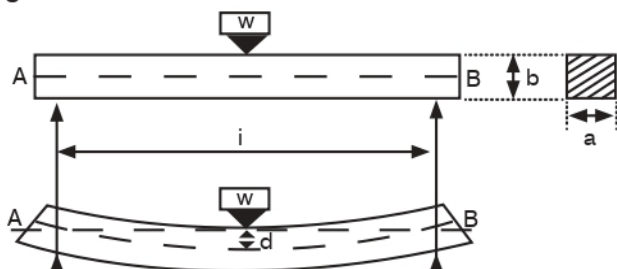

Product Code:	Issue Number:	Issue Date:	Issued By:
PRODUCT CODE A	A	00/00/0000	INITIALS

Description:

Description of product can go here, try to stick to STEP / web descriptions

Deflection Test:

The data shown below was gathered in tests by Tamlex, and is given in good faith. It does not, however, constitute a warranty nor imply any guarantee.

Fig. 2. Deflection of a simple beam

Supports are spaced 2 metres apart measured from the centre of the supports. Trunking lids attached to the trunking using the relevant accessories.

Part Codes	Kg/m	Initial Reading (mm)	Final Reading (mm)	Deflection (mm)	Deflection (%)
TRE22	2.50	219.5	220.5	1.0	0.050
TRE32	3.75	222.5	222.5	0.0	0.000
TRE33	5.63	196.5	198.0	1.5	0.075
TRE42	5.00	220.5	222.5	2.0	0.100
TRE43	7.50	196.5	198.0	1.5	0.075
TRE44	10.00	172.0	172.5	0.5	0.025
TRE62	7.50	222.5	223.5	1.0	0.050
TRE63	11.25	197.5	198.0	0.5	0.025
TRE64	15.00	174.5	172.5	2.0	0.100
TRE66	22.50	172.5	171.5	0.5	0.025