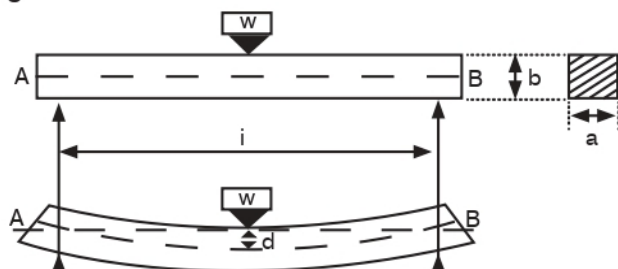

Product Code:	Issue Number:	Issue Date:	Issued By:
PRODUCT CODE A	A	00/00/0000	INITIALS

Description:

Description of product can go here, try to stick to STEP / web descriptions

Deflection Test:

The data shown below was gathered in tests by Tamlex, and is given in good faith. It does not, however, constitute a warranty nor imply any guarantee.

Fig. 2. Deflection of a simple beam

Supports are spaced 2 metres apart measured from the centre of the supports. Trunking lids attached to the trunking using the relevant accessories.

Part Codes	Kg/m	Initial Reading (mm)	Final Reading (mm)	Deflection (mm)	Deflection (%)
TRE22	2.50	219.5	220.5	1.0	0.050
TRE32	3.75	222.5	222.5	0.0	0.000
TRE33	5.63	196.5	198.0	1.5	0.075
TRE42	5.00	220.5	222.5	2.0	0.100
TRE43	7.50	196.5	198.0	1.5	0.075
TRE44	10.00	172.0	172.5	0.5	0.025
TRE62	7.50	222.5	223.5	1.0	0.050
TRE63	11.25	197.5	198.0	0.5	0.025
TRE64	15.00	174.5	172.5	2.0	0.100
TRE66	22.50	172.5	171.5	0.5	0.025