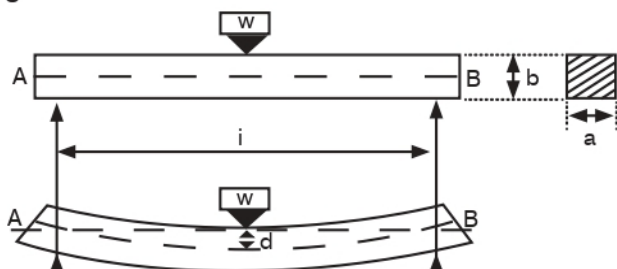

**Deflection Test:**

The data shown below was gathered in tests by Tamlex, and is given in good faith. It does not, however, constitute a warranty nor imply any guarantee.

Fig. 2. Deflection of a simple beam

Supports are spaced 2 metres apart measured from the centre of the supports. Trunking lids attached to the trunking using the relevant accessories.

Part Codes	Kg/m	Initial Reading (mm)	Final Reading (mm)	Deflection (mm)	Deflection (%)
TRE22	2.50	219.5	220.5	1.0	0.050
TRE32	3.75	222.5	222.5	0.0	0.000
TRE33	5.63	196.5	198.0	1.5	0.075
TRE42	5.00	220.5	222.5	2.0	0.100
TRE43	7.50	196.5	198.0	1.5	0.075
TRE44	10.00	172.0	172.5	0.5	0.025
TRE62	7.50	222.5	223.5	1.0	0.050
TRE63	11.25	197.5	198.0	0.5	0.025
TRE64	15.00	174.5	172.5	2.0	0.100
TRE66	22.50	172.5	171.5	0.5	0.025