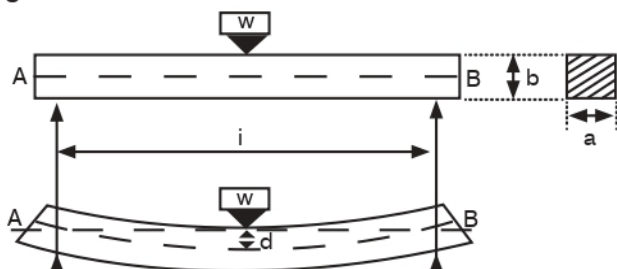

Description:

Description of product can go here, try to stick to STEP / web descriptions

Deflection Test:

The data shown below was gathered in tests by Tamlex, and is given in good faith. It does not, however, constitute a warranty nor imply any guarantee.

Fig. 2. Deflection of a simple beam

Supports are spaced 2 metres apart measured from the centre of the supports. Trunking lids attached to the trunking using the relevant accessories.

Part Codes	Kg/m	Initial Reading (mm)	Final Reading (mm)	Deflection (mm)	Deflection (%)
TRE22	2.50	219.5	220.5	1.0	0.050
TRE32	3.75	222.5	222.5	0.0	0.000
TRE33	5.63	196.5	198.0	1.5	0.075
TRE42	5.00	220.5	222.5	2.0	0.100
TRE43	7.50	196.5	198.0	1.5	0.075
TRE44	10.00	172.0	172.5	0.5	0.025
TRE62	7.50	222.5	223.5	1.0	0.050
TRE63	11.25	197.5	198.0	0.5	0.025
TRE64	15.00	174.5	172.5	2.0	0.100
TRE66	22.50	172.5	171.5	0.5	0.025