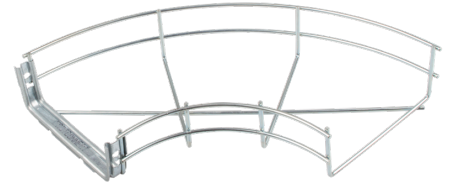

**Product Code:**

BT/FE150

**Product Range:**

Basket Support Brackets & Accessories

**Issue Date:**

24/6/2026

**Description:**

150mm FastConnect Basket Tray 90° Flat Elbow

**Features:**

- Provides a neat 90° Elbow Bend.
- Rounded safety edge that prevents damage to the cables and harm to the installer.
- Supplied with pre-installed FastConnect coupler as standard.

**Technical:**

**Product Type** Pre-Fabricated Bend

**Width** 150mm

**Height** 60mm

**Weight** 0.29 Kgs

**Angle** 90°

**Material** Pre-Galvanised Steel (Zinc Coated)

**Colour/Finish** Self Colour

**Supplied With** Pre-Installed FastConnect Coupler