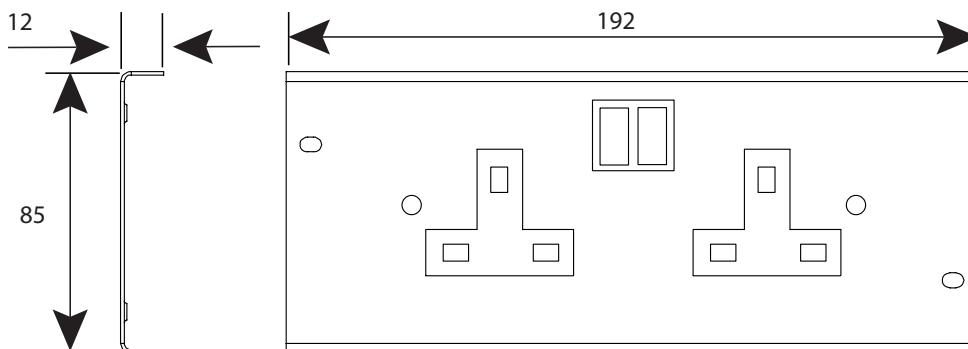

Dimensions:

Environmental Issues:

The products manufactured & otherwise supplied by the company do not have any perceived or known hazardous materials or by-products that would be deemed hazardous to the environment.