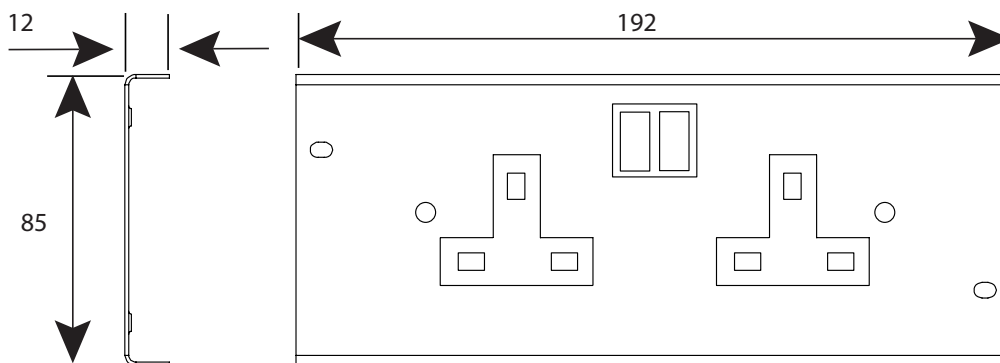

Dimensions:

Environmental Issues:

The products manufactured & otherwise supplied by the company do not have any perceived or known hazardous materials or by-products that would be deemed hazardous to the environment.