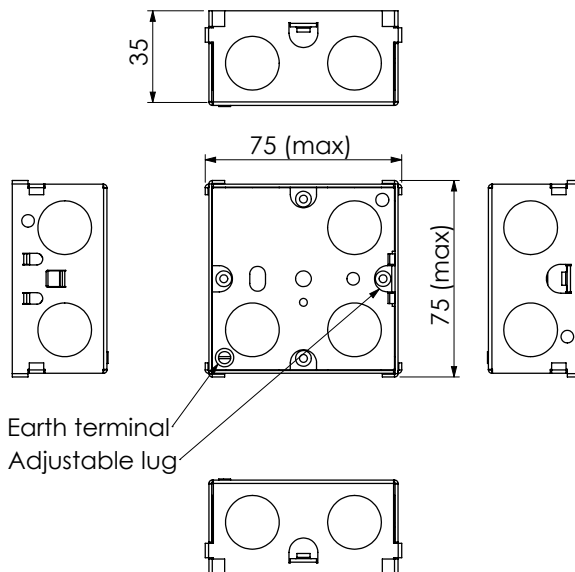

Product Code:

T1G35

Issue Number:

A

Issue Date:

18/03/2020

Description:

1 Gang 35 mm Flush Metal Knockout Box

Features:

- Wide range of styles and sizes for any domestic, commercial and industrial installations
- Switch and socket boxes conform to BS 4662
- Boxes supplied with 3 fixed & 1 adjustable lug
- Switch and socket boxes are fitted with brass pillar earth terminals

Technical:

Cable Entries	11x 20 mm
Colour	Self colour
Depth	35 mm
Earth	Brass pillar terminal. 4 mm ² Capacity
Lugs	3x Fixed, 1x adjustable
Standard	BS 4662
Type	Switch & Socket Box

Dimensions:

Environmental Issues: