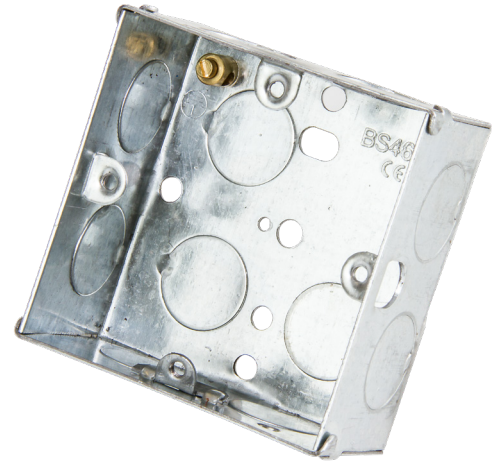

Product Code:

T1G35

Issue Number:

A

Issue Date:

18/03/2020

Description:

1 Gang 35 mm Flush Metal Knockout Box

Features:

- Wide range of styles and sizes for any domestic, commercial and industrial installations
- Switch and socket boxes conform to BS 4662
- Boxes supplied with 3 fixed & 1 adjustable lug
- Switch and socket boxes are fitted with brass pillar earth terminals

Technical:

Cable Entries	11x 20 mm
Colour	Self colour
Depth	35 mm
Earth	Brass pillar terminal. 4 mm ² Capacity
Lugs	3x Fixed, 1x adjustable
Standard	BS 4662
Type	Switch & Socket Box

Dimensions:

Environmental Issues: