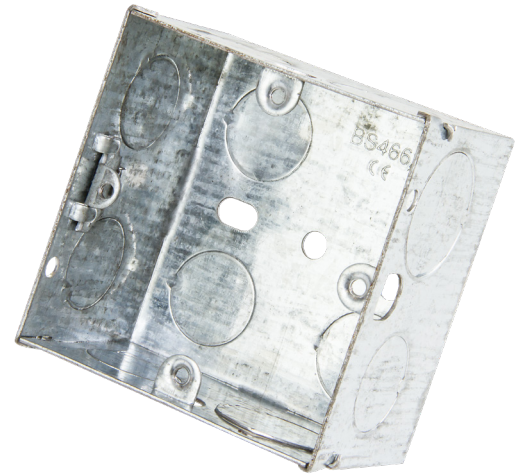

Product Code:

T1G47

Issue Number:

A

Issue Date:

16/03/2020

Description:

1 Gang 47 mm Flush Metal Knockout Box

Features:

- Wide range of styles and sizes for any domestic, commercial and industrial installations
- Switch and socket boxes conform to BS 4662
- Boxes supplied with 3 fixed & 1 adjustable lug
- Switch and socket boxes are fitted with brass pillar earth terminals

Technical:

Cable Entries	8x 20 mm & 3x 25 mm
Colour	Self colour
Depth	47 mm
Earth	Brass pillar terminal. 4 mm ² Capacity
Lugs	3x Fixed, 1x adjustable
Standard	BS 4662
Type	Switch & Socket Box

Dimensions: