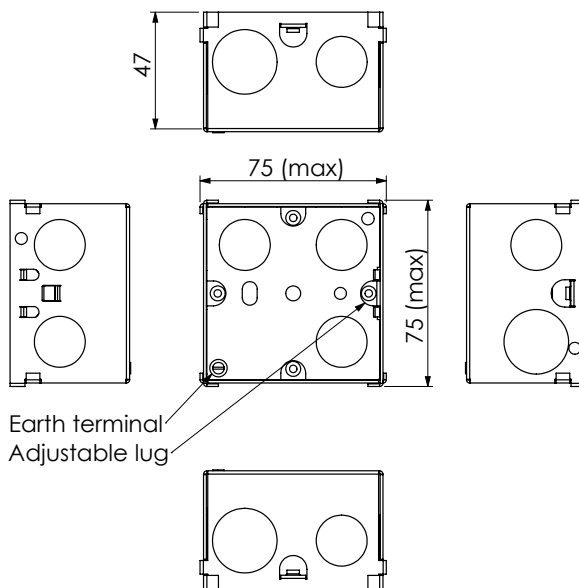

Product Code:

T1G47

Issue Number:

A

Issue Date:

16/03/2020

Description:

1 Gang 47 mm Flush Metal Knockout Box

Features:

- Wide range of styles and sizes for any domestic, commercial and industrial installations
- Switch and socket boxes conform to BS 4662
- Boxes supplied with 3 fixed & 1 adjustable lug
- Switch and socket boxes are fitted with brass pillar earth terminals

Technical:

Cable Entries	8x 20 mm & 3x 25 mm
Colour	Self colour
Depth	47 mm
Earth	Brass pillar terminal. 4 mm ² Capacity
Lugs	3x Fixed, 1x adjustable
Standard	BS 4662
Type	Switch & Socket Box

Dimensions: