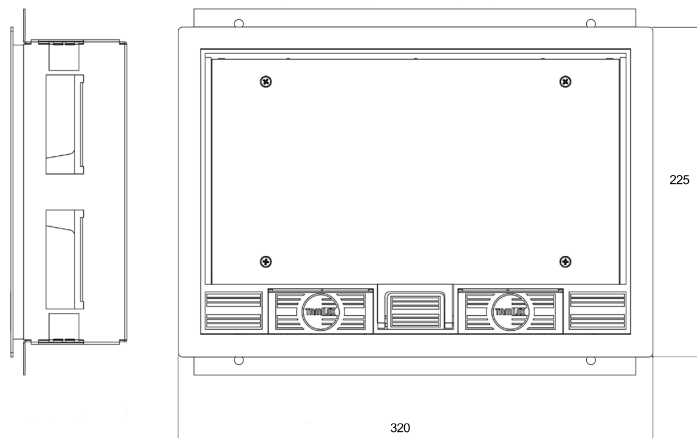

Features:

- 3 compartment box for power, telephone and data
- 20 / 25 mm knock outs
- All moulded parts manufactured from polycarbonate as standard
- Reversible self closing lid
- Adjustable carpet trim
- Single piece construction metal body
- Recessed lid to allow carpet infill (10 mm)
- A full complement of power, data and telecom plates are available

Technical:

Length	300 mm
Width	200 mm
Depth	130 mm
Compartment Width	3x 85 mm
Material	Steel
Colour	Grey
Trunking Type	Service Box

Compartment Width (mm):

Extra Information:

A range service plates are available that can fit into Tamlex service boxes. Plates are manufactured in plastic coated steel (Blue) with folded edges to give additional strength. The shallow cavity and screeded service boxes should only be fitted with flush/panel mounted sockets (C2GS) due to the limited depth.

Dimensions:

25 mm 20 mm

Floor Cut-out:

Length	305 mm
Width	205 mm

Sizes:

A	45 mm
B	65 mm

Environmental Issues:

The products manufactured & otherwise supplied by the company do not have any perceived or known hazardous materials or by-products that would be deemed hazardous to the environment.