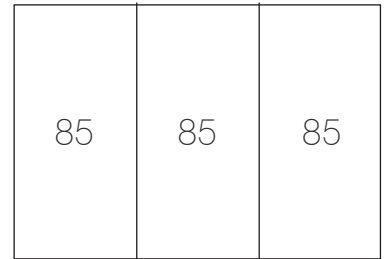

Technical:

Length	300 mm
Width	200 mm
Depth	130 mm
Compartment Width	3x 85 mm
Material	Steel
Colour	Grey
Trunking Type	Service Box

Compartment Width (mm):

Extra Information:

A range service plates are available that can fit into Tamlex service boxes. Plates are manufactured in plastic coated steel (Blue) with folded edges to give additional strength. The shallow cavity and screeded service boxes should only be fitted with flush/panel mounted sockets (C2GS) due to the limited depth.

Dimensions:

25 mm 20 mm

Floor Cut-out:

Length	305 mm
Width	205 mm

Sizes:

A	45 mm
B	65 mm

Environmental Issues:

The products manufactured & otherwise supplied by the company do not have any perceived or known hazardous materials or by-products that would be deemed hazardous to the environment.