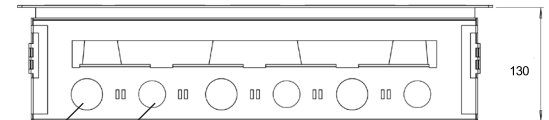

Features:

- 3 compartment box for power, telephone and data
- 20 / 25 mm knock outs
- All moulded parts manufactured from polycarbonate as standard
- Reversible self closing lid
- Adjustable carpet trim
- Single piece construction metal body
- Recessed lid to allow carpet infill (10 mm)
- A full complement of power, data and telecom plates are available

Technical:

Length	300 mm
Width	200 mm
Depth	130 mm
Compartment Width	3x 85 mm
Material	Steel
Colour	Grey
Trunking Type	Service Box

Compartment Width (mm):

Extra Information:

A range service plates are available that can fit into Tamlex service boxes. Plates are manufactured in plastic coated steel (Blue) with folded edges to give additional strength. The shallow cavity and screeded service boxes should only be fitted with flush/panel mounted sockets (C2GS) due to the limited depth.

Dimensions:

25 mm 20 mm

Floor Cut-out:

Length	305 mm
Width	205 mm

Sizes:

A	45 mm
B	65 mm

Environmental Issues:

The products manufactured & otherwise supplied by the company do not have any perceived or known hazardous materials or by-products that would be deemed hazardous to the environment.