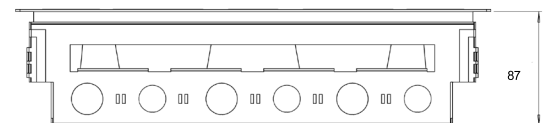

**Features:**

- 3 compartment box for power, telephone and data
- 20 mm/25 mm knock outs
- All moulded parts manufactured from polycarbonate as standard
- Reversible self closing lid
- Adjustable carpet trim
- Single piece construction metal body
- Recessed lid to allow carpet infill (10 mm)
- A full complement of power, data and telecom plates are available

**Technical:**

<b>Length</b>	320 mm
<b>Width</b>	225 mm
<b>Depth</b>	87 mm
<b>Compartment Width</b>	3x 85 mm
<b>Material</b>	Steel
<b>Colour</b>	Grey
<b>Trunking Type</b>	Service Box
<b>Product Weight</b>	2.6 kg

**Compartment Width (mm):**

**Extra Information:**

A range service plates are available that can fit into Tamlex service boxes. Plates are manufactured in plastic coated steel (Blue) with folded edges to give additional strength. The shallow cavity and screeded service boxes should only be fitted with flush/panel mounted sockets (C2GS) due to the limited depth.

**Dimensions:**

**Floor Cut-out:**

<b>Length</b>	305 mm
<b>Width</b>	205 mm

**Sizes:**

<b>A</b>	24 mm
<b>B</b>	42 mm

**Environmental Issues:**

The products manufactured & otherwise supplied by the company do not have any perceived or known hazardous materials or by-products that would be deemed hazardous to the environment.