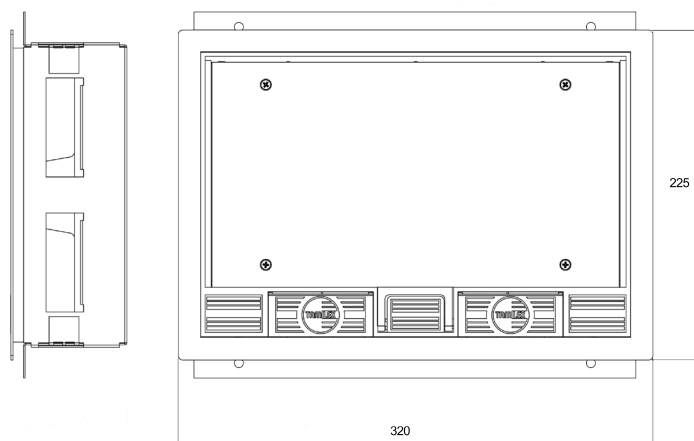

**Features:**

- 3 compartment box for power, telephone and data
- 20 mm/25 mm knock outs
- All moulded parts manufactured from polycarbonate as standard
- Reversible self closing lid
- Adjustable carpet trim
- Single piece construction metal body
- Recessed lid to allow carpet infill (10 mm)
- A full complement of power, data and telecom plates are available

**Technical:**

<b>Length</b>	320 mm
<b>Width</b>	225 mm
<b>Depth</b>	87 mm
<b>Compartment Width</b>	3x 85 mm
<b>Material</b>	Steel
<b>Colour</b>	Grey
<b>Trunking Type</b>	Service Box
<b>Product Weight</b>	2.6 kg

**Compartment Width (mm):**

**Extra Information:**

A range service plates are available that can fit into Tamlex service boxes. Plates are manufactured in plastic coated steel (Blue) with folded edges to give additional strength. The shallow cavity and screeded service boxes should only be fitted with flush/panel mounted sockets (C2GS) due to the limited depth.

**Dimensions:**

**Floor Cut-out:**

<b>Length</b>	305 mm
<b>Width</b>	205 mm

**Sizes:**

<b>A</b>	24 mm
<b>B</b>	42 mm

**Environmental Issues:**

The products manufactured & otherwise supplied by the company do not have any perceived or known hazardous materials or by-products that would be deemed hazardous to the environment.