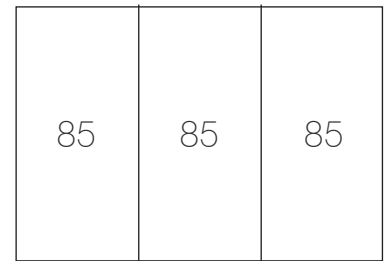

Compartment Width (mm):

Extra Information:

A range service plates are available that can fit into Tamlex service boxes. Plates are manufactured in plastic coated steel (Blue) with folded edges to give additional strength. The shallow cavity and screeded service boxes should only be fitted with flush/panel mounted sockets (C2GS) due to the limited depth.