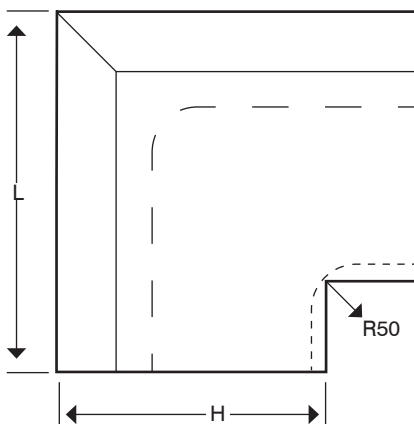

Tamlex Data Sheet

Description:

150 mm x 60 mm Chamfered Skirting Flat Bend (Downwards) - 2 Compartment

Features:

- Available in square dado and chamfered skirting
- Ideal solution for high traffic environments such as hospitals, laboratories and universities
- Wide variety of colours are available for that high quality finish
- Supplied complete with lid and fixing screws
- Lid designed to fit over trunking lid to provide an IP4X compliant seal. (No additional joint covers required)
- Compliance: Cat6a

Technical:

Height	150 mm
Depth	60 mm
Length	200 mm
Material	Pre-Galvanised Steel
Finish	Powder Coated White RAL 9016
Colour	White
Trunking Type	Perimeter Dado Trunking Accessory
Standard	BS EN 10346
Guarantee	1 Year
No. of Compartments	2
Weight	1.52 kg
Supplied with	Lid and fixing screws
Compliance	Cat6a

Dimensions:

Compartments: