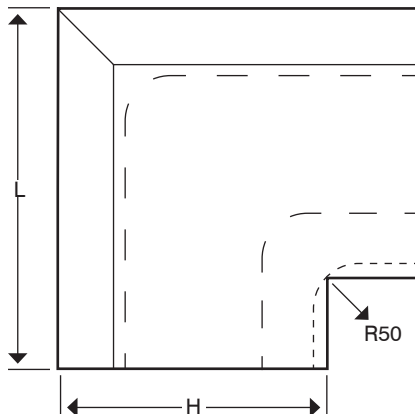

Tamlex Data Sheet

Description:

200 mm x 60 mm Chamfered Skirting Flat Bend (Downwards) - 3 Compartment

Features:

- Available in square dado and chamfered skirting
- Ideal solution for high traffic environments such as hospitals, laboratories and universities
- Wide variety of colours are available for that high quality finish
- Supplied complete with lid and fixing screws
- Lid designed to fit over trunking lid to provide an IP4X compliant seal. (No additional joint covers required)
- Compliance: Cat6a

Technical:

Height	200 mm
Depth	60 mm
Length	250 mm
Material	Pre-Galvanised Steel
Finish	Powder Coated White RAL 9016
Colour	White
Trunking Type	Perimeter Skirting Trunking Accessory
Standard	BS EN 10346
Guarantee	1 Year
No. of Compartments	3
Weight	3.22 kg
Supplied with	Lid and fixing screws
Compliance	Cat6a

Dimensions:

Compartments: